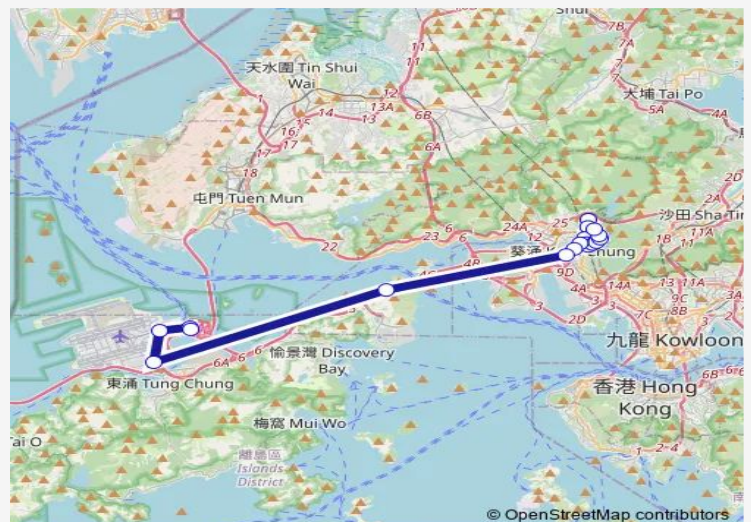

Monday 04:05-04:40

Tuesday 04:05-04:40

Wednesday 04:05-04:40

Thursday 04:05-04:40

Friday 04:05-04:40

Saturday 04:05-04:40

Sunday 04:05-04:40

Route info

Direction: [Kmb] LEI MUK Shue BUS Terminus[[Lwb] LEI MUK Shue BUS Terminus

Stops: 18

Trip Duration: 1 hour 0 min

[Ctb] Metroplaza, Hing Fong Road[[Kmb] Metroplaza[[Lwb] Metroplaza

[Ctb] Lantau Link BUS-BUS Interchange[[Lwb+Ctb] Lantau Link Interchange/
Lantau Link BUS-BUS Interchange[[Lwb] Lantau Link Interchange