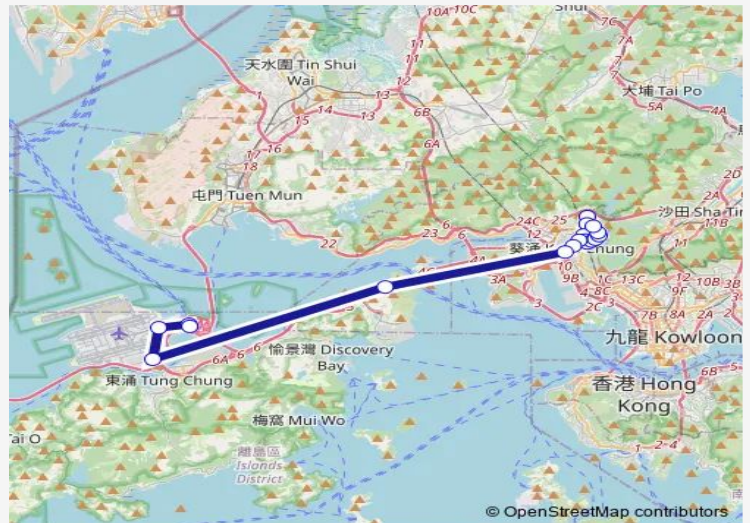

[Kmb] Shek Ying Path Kwai Chung[[Lwb] Shek Ying Path Kwai Chung

[Kmb] Greenknoll Court Shek PAI Street[[Lwb] Greenknoll Court Shek PAI Street

[Kmb] Shek ON House Shek LEI Estate[[Lwb] Shek ON House Shek LEI Estate

[Kmb] Shek KAI House Shek LEI Estate[[Lwb] Shek KAI House Shek LEI Estate

[Kmb] Shek LEI Catholic Primary School[[Lwb] Shek LEI Catholic Primary School

[Kmb] Shek Foon House Shek PAI Street[[Lwb] Shek Foon House Shek PAI Street

[Kmb] Shek YAM East Estate[[Lwb] Shek YAM East Estate

[Kmb] Kwai Chun Court[[Lwb] Kwai Chun Court

[Ctb] Kwai Shun House Kwai Fong Estate, Hing Fong Road[[Kmb] Kwai Shun House Kwai Fong Estate[[Lwb] Kwai Shun House Kwai Fong Estate

Route schedule

[Kmb] LEI MUK Shue BUS Terminus[[Lwb] LEI MUK Shue BUS Terminus — [Ctb] Hong Kong-Zhuhai-Macao Bridge Hong Kong Port[[Db] Domestic NON-Franchised BUS Pick-UP Area OF Hong Kong-Zhuhai-Macao Bridge (Hong Kong Port) Public Transport Interchange (Pick UP Only)]][[Lwb] Hzmb Hong Kong Port[[Nlb] Hzmb Hong Kong Port[[Pi] Domestic NON-Franchised BUS Pick-UP Area OF Hong Kong-Zhuhai-Macao Bridge (Hong Kong Port) Public Transport Interchange

Monday	04:05-04:40
Tuesday	04:05-04:40
Wednesday	04:05-04:40
Thursday	04:05-04:40
Friday	04:05-04:40
Saturday	04:05-04:40
Sunday	04:05-04:40

Route info

Direction: [Kmb] LEI MUK Shue BUS Terminus[[Lwb] LEI MUK Shue BUS Terminus

Stops: 18

Trip Duration: 1 hour 4 min