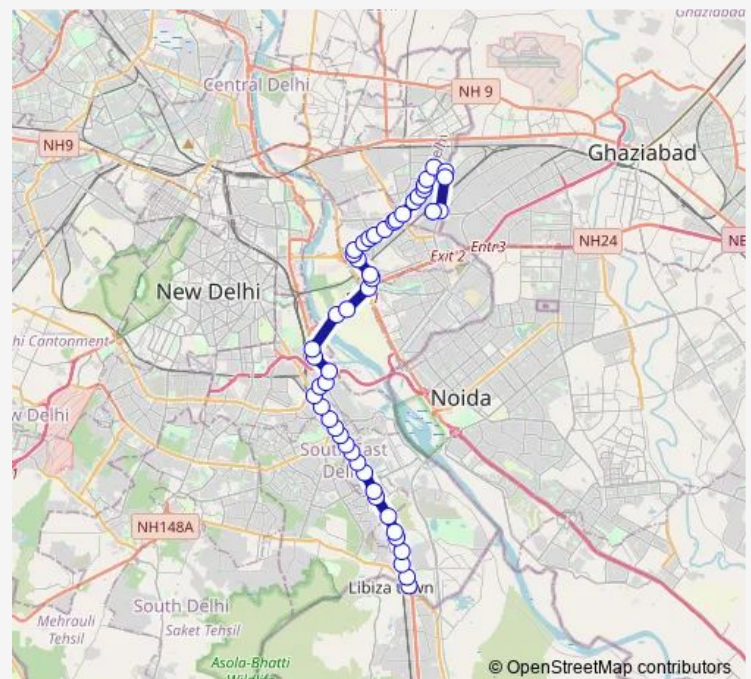

Ashram Ring Road

Maharani Bagh / Ashram

Bala Sahib Gurudwara

Route schedule

Badarpur Border — Anand Vihar Isbt Terminal

Monday 05:25-20:50

Tuesday 05:25-20:50

Wednesday 05:25-20:50

Thursday 05:25-20:50

Friday 05:25-20:50

Saturday 05:25-20:50

Sunday 05:25-20:50

Route info

Direction: Badarpur Border

Stops: 48

Trip Duration: 1 hour 45 min