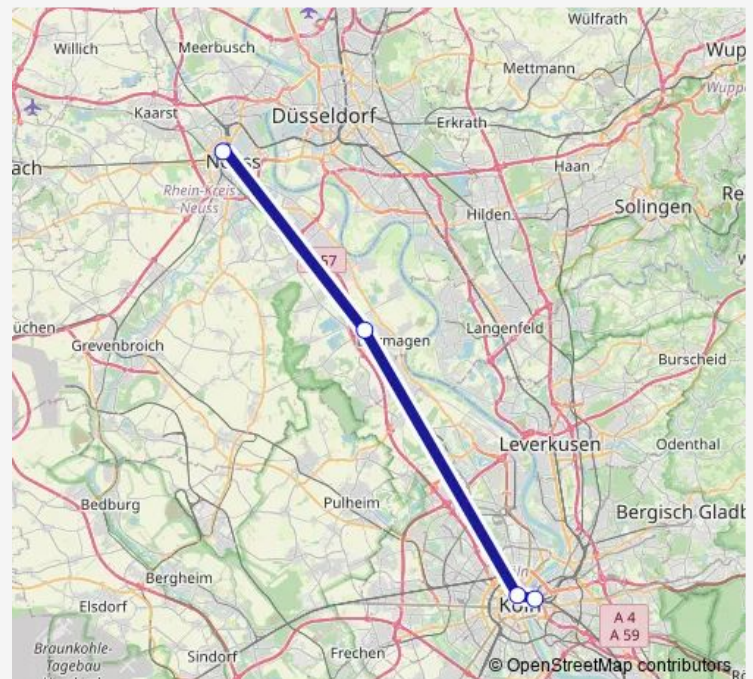

Köln Hbf

Köln Messe/Deutz Bf

Route schedule

Neuss Hbf — Köln Messe/Deutz Bf

Monday 03:40-03:41

Tuesday 26:41⁺¹

Wednesday 03:41-02:41⁺¹

Thursday 03:35-02:41⁺¹

Friday 03:29-02:41⁺¹

Saturday 03:41-02:41⁺¹

Sunday 03:41-02:41⁺¹

Route info

Direction: Neuss Hbf

Stops: 4

Trip Duration: 1 hour 9 min

RE6 (Rrx)

Direction

Neuss Hbf — Flughafen Köln/Bonn Bf

4 stops

[Open route schedule](#)

Neuss Hbf

Dormagen Bf

Köln Hbf

Flughafen Köln/Bonn Bf

Route schedule

Neuss Hbf — Flughafen Köln/Bonn Bf

Monday	—
Tuesday	04:00
Wednesday	—
Thursday	—
Friday	—
Saturday	—
Sunday	—

Route info

Direction: Neuss Hbf

Stops: 4

Trip Duration: 1 hour 25 min

Direction