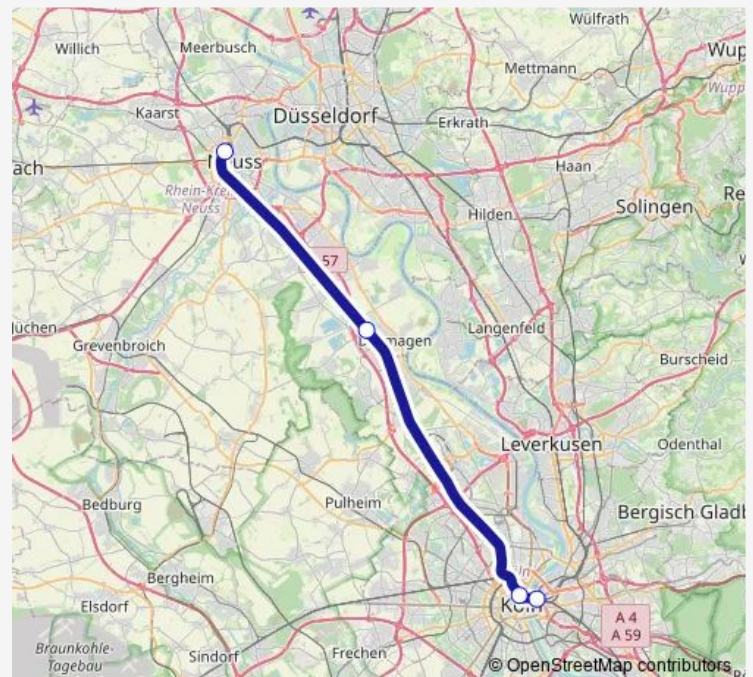

Friday 02:24-03:41

Saturday 02:24-23:55

Sunday 02:24-23:55

Route info

Direction: Neuss Hbf

Stops: 4

Trip Duration: 1 hour 9 min

RE6 (Rrx)