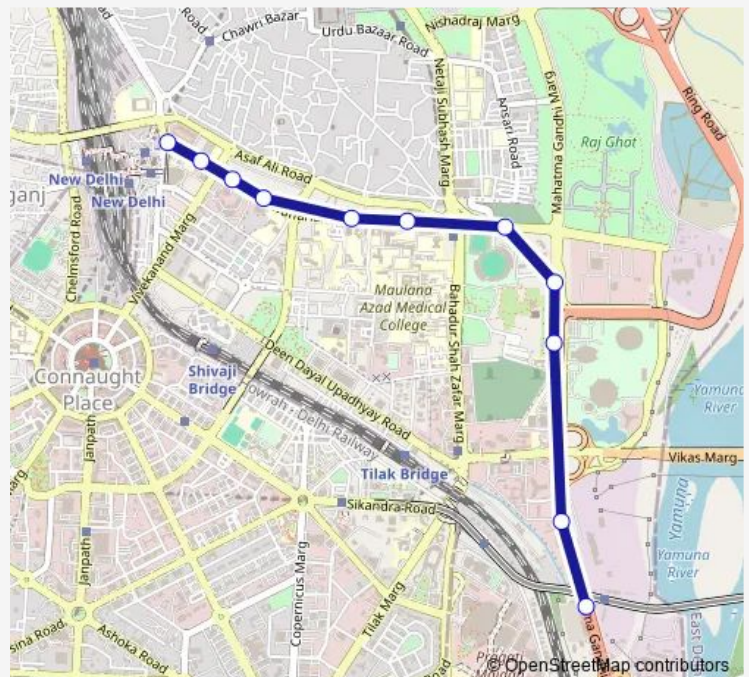

### Direction

Indraprastha Depot — Kamla Market / Ajmeri Gate

11 stops

[Open route schedule](#)

Indraprastha Depot

IP Power House (ITO Ring Road)

IG Stadium

Gandhi Darshan

Delhi Gate / Ambedkar Stadium Terminal

Delhi Gate (JLN Marg)

Lnjp Hospital

Zakir Husain College

JLN Marg

PS Kamla Market

Kamla Market / Ajmeri Gate

### Route schedule

Indraprastha Depot — Kamla Market / Ajmeri Gate

Monday 05:02-15:57

Tuesday 05:02-15:57

Wednesday 05:02-15:57

Thursday 05:02-15:57

Friday 05:02-15:57

Saturday 05:02-15:57

### Route info

Direction: Indraprastha Depot

Stops: 11

Trip Duration: 0 hour 17 min

307stldown

BusMaps

307stldown Bus time schedules and route maps are available in an offline PDF at busmaps.com. Use the busmaps.com website to see live bus times, train schedule or subway schedule, and step-by-step directions for all public transit in Delhi