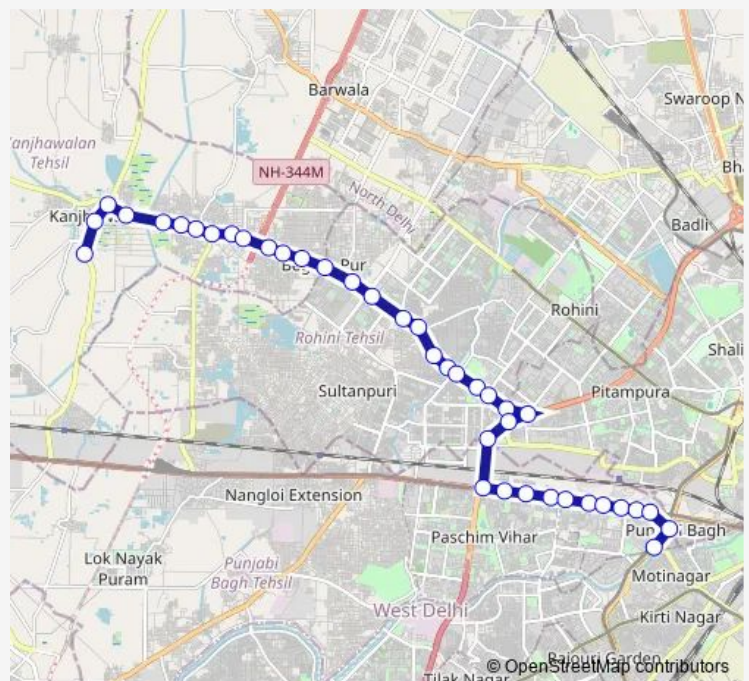

Thursday 04:38-07:58

Friday 04:38-07:58

Saturday 04:38-07:58

Sunday 04:38-07:58

Route info

Direction: Kanjhawala Depot (Narela Road)

Stops: 39

Trip Duration: 1 hour 17 min

962extcldn

BusMaps

Mangol Pur Khurd

Avantika Xing

Mangolpur Kalan Village

Mangol Pur School (Outer Ring Road)

West Enclave

Mangol Puri B Block / Vidya Vihar