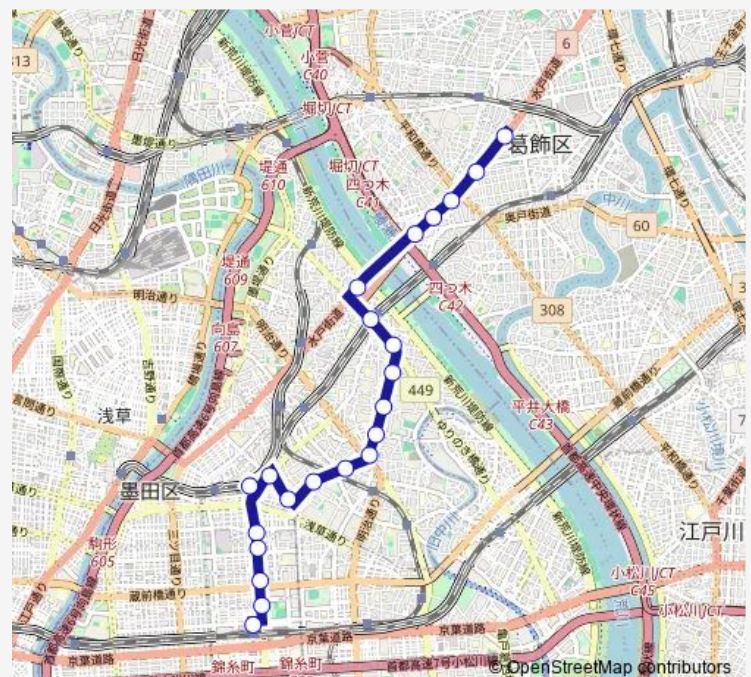

### Route schedule

錦糸町駅前 — 新四ツ木橋

Monday 07:15-17:56

Tuesday 07:15-17:56

Wednesday 07:15-17:56

Thursday 07:15-17:56

Friday 07:15-17:56

Saturday —

### Route info

Direction: 錦糸町駅前

Stops: 17

Trip Duration: 0 hour 27 min