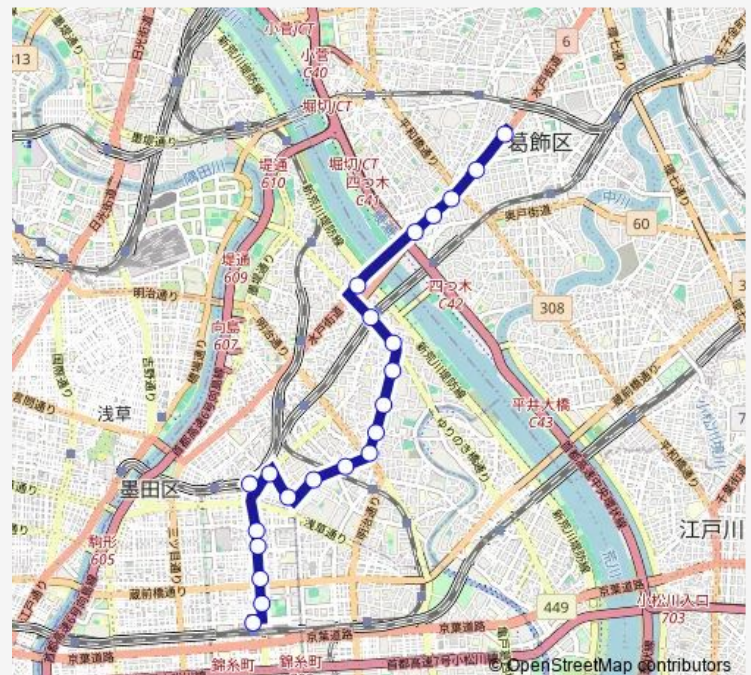

Tuesday 07:15-17:56

Wednesday 07:15-17:56

Thursday 07:15-17:56

Friday 07:15-17:56

Saturday —

Sunday —

Route info

Direction: 錦糸町駅前

Stops: 17

Trip Duration: 0 hour 29 min

Direction

青戸車庫前 — 錦糸町駅前

22 stops

[Open route schedule](#)

青戸車庫前

梅田小学校前