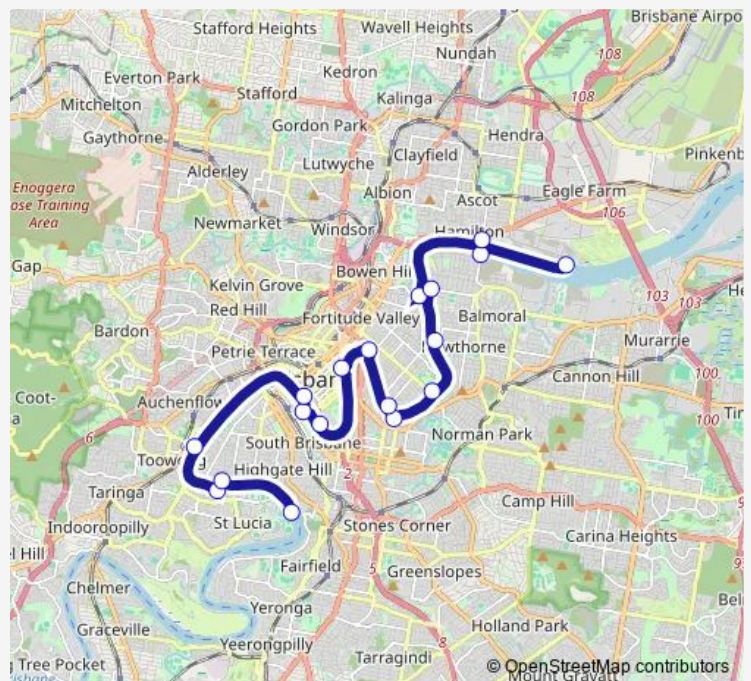

Route info

Direction: Northshore Hamilton ferry terminal

Stops: 18

Trip Duration: 1 hour 23 min

■ UQSL — City Cat Upstream - Uq

Direction

Northshore Hamilton ferry terminal — UQ St Lucia ferry terminal

18 stops

[Open route schedule](#)

Northshore Hamilton ferry terminal

Bretts Wharf ferry terminal

Teneriffe ferry terminal

Bulimba ferry terminal

Hawthorne ferry terminal

New Farm Park ferry terminal

Mowbray Park ferry terminal

Guyatt Park ferry terminal

West End ferry terminal

UQ St Lucia ferry terminal

Route schedule

Northshore Hamilton ferry terminal — UQ St Lucia ferry terminal

Monday 06:00-22:15

Tuesday 06:00-22:15

Wednesday 06:00-22:15

Thursday 06:00-22:15

Friday 06:00-23:15

Saturday 06:00-23:15

Sunday 06:00-22:15

Route info

Direction: Northshore Hamilton ferry terminal

Stops: 18

Trip Duration: 1 hour 23 min