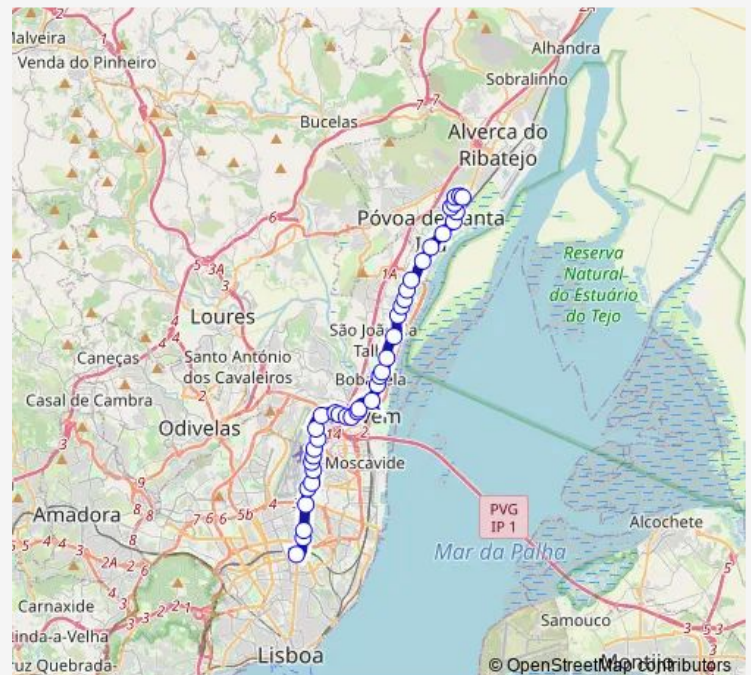

En 10 (X) Estação Bobadela

### Route schedule

Lgo Forte Casa 19 — Praça do Areeiro

Monday 04:50-21:40

Tuesday 04:50-21:40

Wednesday 04:50-19:55

Thursday 04:50-21:40

Friday 04:50-21:40

Saturday 05:30-21:40

### Route info

Direction: Lgo Forte Casa 19

Stops: 41

Trip Duration: 0 hour 45 min

2790 — F. Casa (Lgo) - Areeiro

En 10 (B Petrogal)

En 10 (B Petrogal)

Pça República (Igreja)

## Route info

Direction: Pç. Areeiro

Stops: 40

Trip Duration: 0 hour 45 min

En 10 (X) Estacal Novo

En10 (Covina)

En 10 (X) R D Pedro V (Supermercado)

En 10 (Sta Iria Azóia)