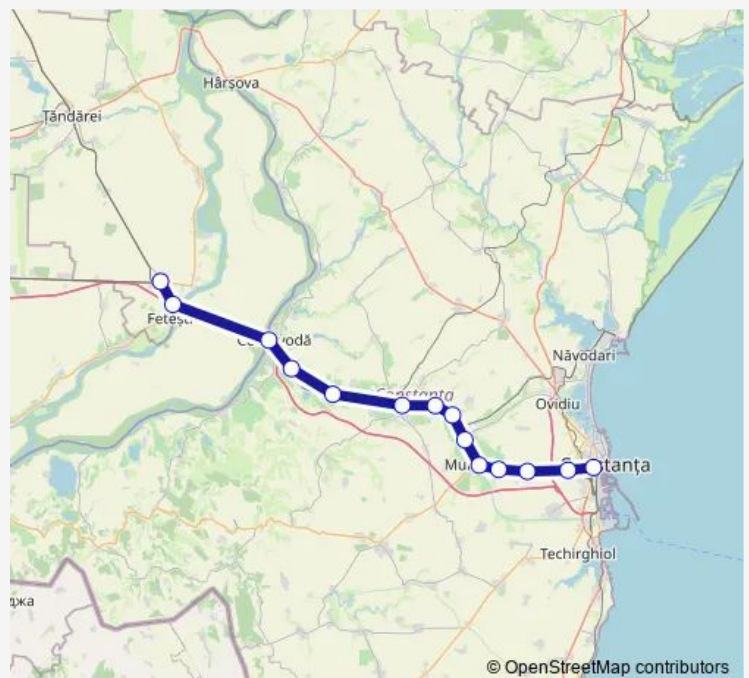

Rail R: Fetești - Constanța R: Fetești - Ramificația Borcea Hm. - Cernavodă Pod - Saligny - Mircea Vodă Hm. - Medgidia - Castelu h. - Dorobanțu - Poarta Albă h. - Basarabi - Murfatlar h. - Valul lui Traian Hm. - Palas - Constanța

## Direction

Fetești — Constanța

14 stops

[Open route schedule](#)

Fetești  
Ramificația Borcea Hm.  
Cernavodă Pod  
Saligny  
Mircea Vodă Hm.  
Medgidia  
Castelu h.  
Dorobanțu  
Poarta Albă h.  
Basarabi  
Murfatlar h.  
Valul lui Traian Hm.  
Palas  
Constanța

## Route schedule

Fetești — Constanța

Monday	04:25-04:35
Tuesday	04:25-04:35
Wednesday	04:25-04:35
Thursday	04:25-04:35
Friday	04:25-04:35
Saturday	04:25-04:35
Sunday	04:25-04:35

## Route info

Direction: Fetești

Stops: 14

Trip Duration: 1 hour 31 min

R: Fetești - Constanța Rail time schedules and route maps are available in an offline PDF at [busmaps.com](https://busmaps.com). Use the [busmaps.com](https://busmaps.com) website to see live bus times, train schedule or subway schedule, and step-by-step directions for all public transit in Castelu