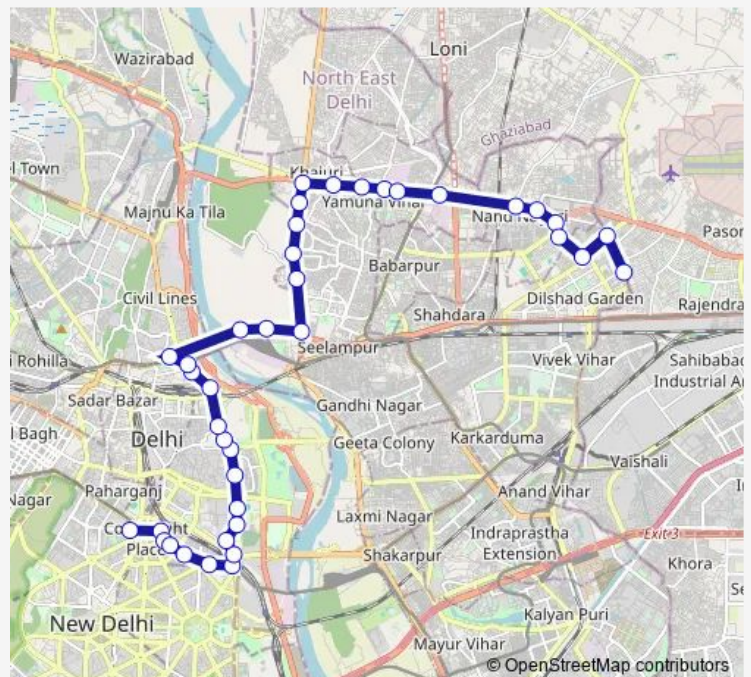

### Route schedule

Shivaji Stadium Terminal — Dilshad Garden Depot Cluster

Monday 05:23-18:03

Tuesday 05:23-18:03

Wednesday 05:23-18:03

Thursday 05:23-18:03

Friday 05:23-18:03

Saturday 05:23-18:03

Sunday 05:23-18:03

### Route info

Direction: Shivaji Stadium Terminal

Stops: 39

Trip Duration: 1 hour 32 min

■ 216aclup

Shastri Park

New Usmanpur

Kartar Nagar