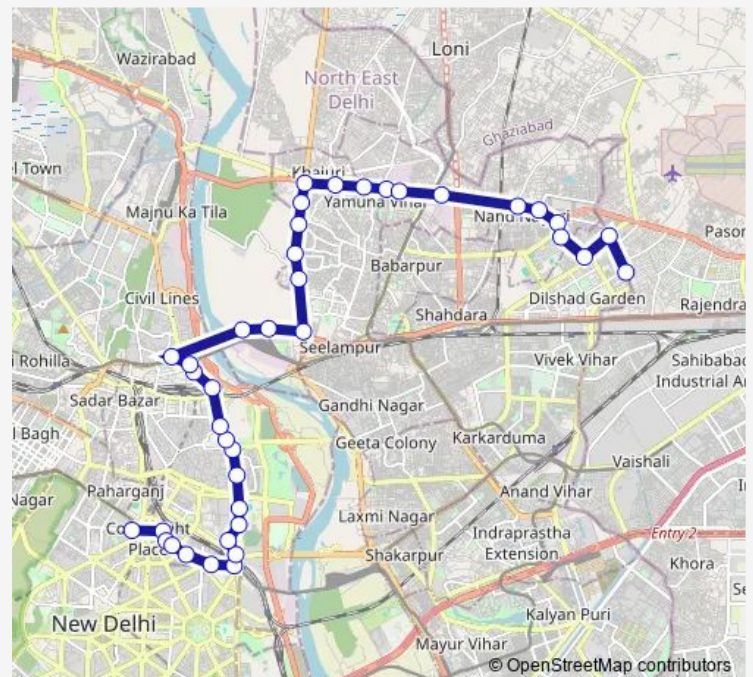

### Route schedule

Shivaji Stadium Terminal — Dilshad Garden Depot Cluster

Monday 05:23-18:03

Tuesday 05:23-18:03

Wednesday 05:23-18:03

Thursday 05:23-18:03

Friday 05:23-18:03

Saturday 05:23-18:03

Sunday 05:23-18:03

### Route info

Direction: Shivaji Stadium Terminal

Stops: 39

Trip Duration: 1 hour 32 min

■ 216aclup

Shastri Park

New Usmanpur

Kartar Nagar