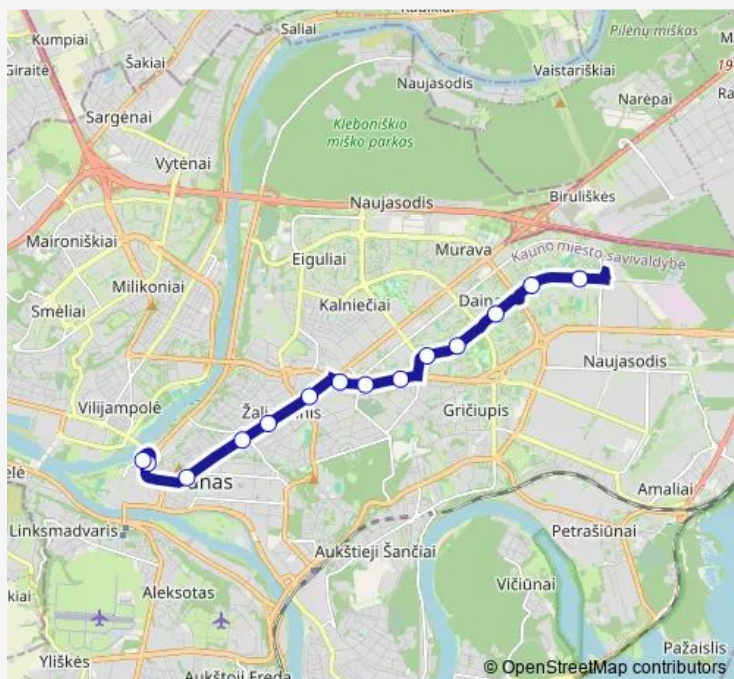

### Route schedule

Kauno pilis — Technologijų mokymo centras

Monday —

Tuesday —

Wednesday —

Thursday —

Friday —

Saturday 05:57-22:08

### Route info

Direction: Kauno pilis

Stops: 14

Trip Duration: 0 hour 21 min

10a — Partizanų g. - Kauno pilis

## Route info

Direction: Islandijos pl.

Stops: 18

Trip Duration: 0 hour 25 min

10a Trolleybus time schedules and route maps are available in an offline PDF at [busmaps.com](https://busmaps.com). Use the [busmaps.com](https://busmaps.com) website to see live bus times, train schedule or subway schedule, and step-by-step directions for all public transit in Kaunas