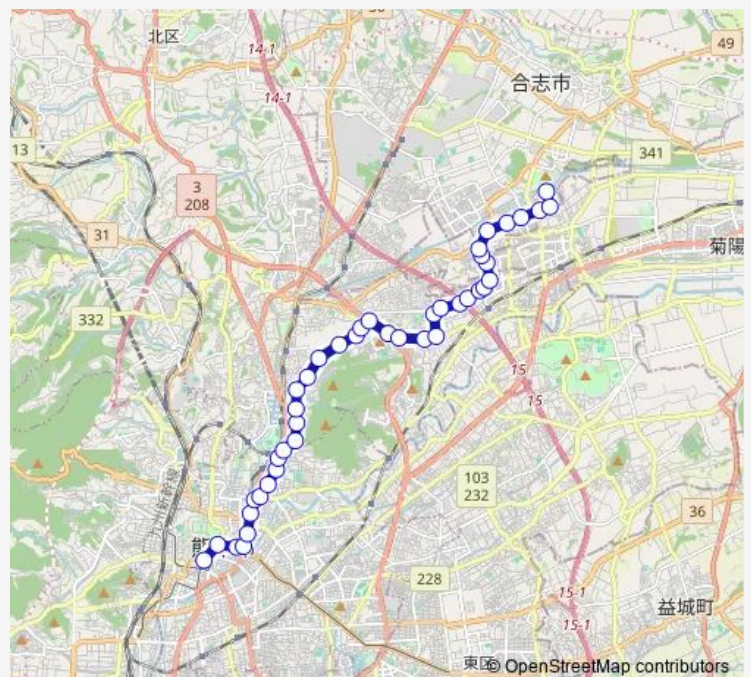

Bus C9-4 : 桜町バスターミナル→水道町→三軒町→清水ヶ丘→楠団地→杉並台団地

[Go to website](#)

Direction

undefined — undefined

0 stops

[Open route schedule](#)

Route schedule

undefined — undefined

Monday 07:05-23:15

Tuesday 07:05-23:15

Wednesday 07:05-23:15

Thursday 07:05-23:15

Friday 07:05-23:15

Saturday 14:05-23:15

Sunday 07:50-22:30

Route info

Direction:

Stops: 0

Trip Duration: — min

■ C9-4 : 桜町バスターミナル→水道町→三軒町→清水ヶ丘 →楠団地→杉並台団地 **BusMaps**