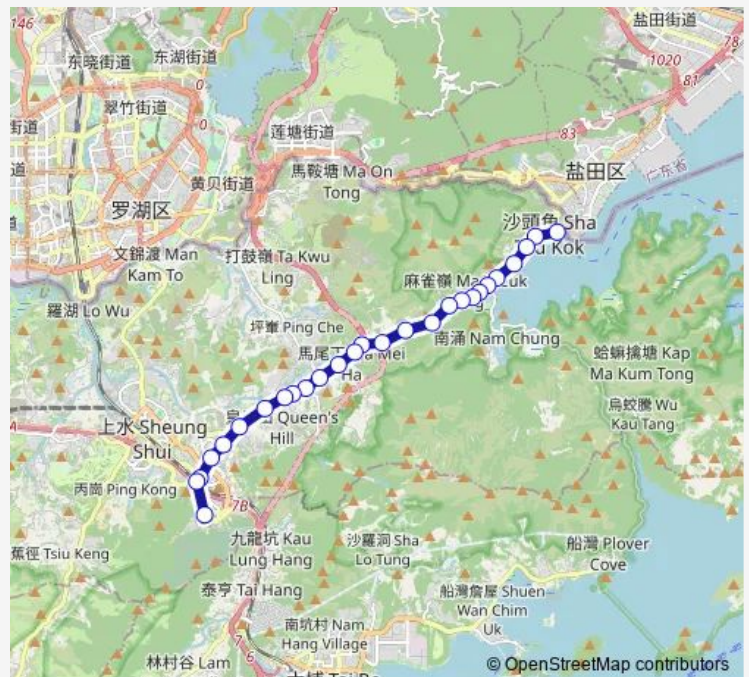

### Route schedule

[Kmb] SHA TAU KOK BUS Terminus — [Kmb+Ctb] WAH Ming BBI/<Br>Wah Ming Estate[[Kmb] WAH Ming Bbi][Lwb] WAH Ming Bbi

Monday 06:40-07:35

Tuesday 06:40-07:35

Wednesday 06:40-07:35

Thursday 06:40-07:35

Friday 06:40-07:35

Saturday —

Sunday —

### Route info

Direction: [Kmb] SHA TAU KOK BUS Terminus

Stops: 27

Trip Duration: 0 hour 38 min

78k — SHA TAU KOK - Fanling (WAH Ming)

[Ctb] Kwan Tei, SHA TAU KOK Road[[Kmb] Kwan Tei

[Ctb] SAN WAI Barracks, SHA TAU KOK Road[[Kmb] SAN WAI Barracks