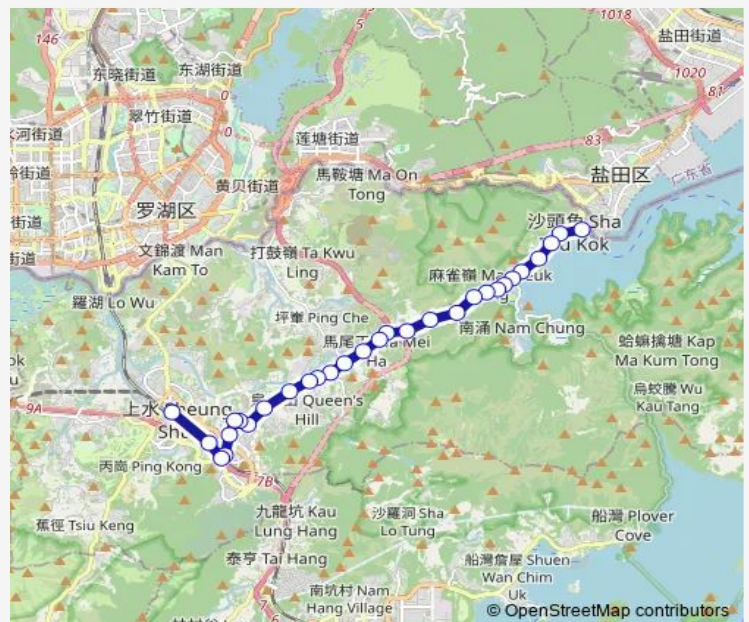

[Ctb] Hung Leng, SHA TAU KOK Road|[Kmb] Hung Leng

**Route schedule**

[Kmb+Ctb] Sheung Shui BBI - Sheung Shui Terminus/<Br>Sheung Shui|[Kmb] Sheung Shui BBI - Sheung Shui Terminus|[Lwb] Sheung Shui BBI - Sheung Shui Terminus — [Kmb] SHA TAU KOK BUS Terminus

Monday	05:40-18:50
Tuesday	05:40-18:50
Wednesday	05:40-18:50
Thursday	05:40-18:50
Friday	05:40-18:50
Saturday	05:40-23:00
Sunday	05:40-23:00

**Route info**

Direction: [Kmb+Ctb] Sheung Shui BBI - Sheung Shui Terminus/<Br>Sheung Shui|[Kmb] Sheung Shui BBI - Sheung Shui Terminus|[Lwb] Sheung Shui BBI - Sheung Shui Terminus

Stops: 33

Trip Duration: 0 hour 38 min

[Ctb] MA MEI HA, SHA TAU KOK Road[[Kmb] MA MEI Ha

[Ctb] TAI Tong WU, SHA TAU KOK Road[[Kmb] TAI Tong  
Wu

[Ctb] Chun Yiu, SHA TAU KOK Road[[Kmb] Chun Yiu

[Kmb] LOI Tung