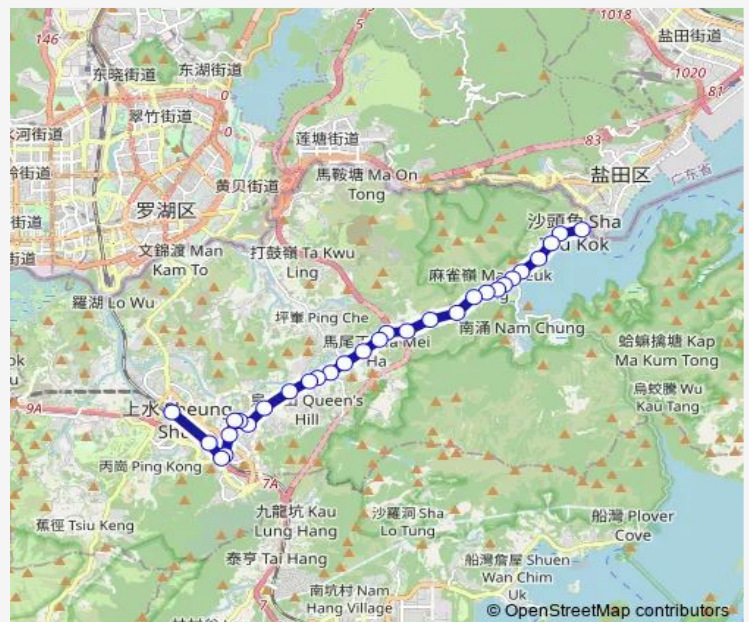

[Ctb] Hung Leng, SHA TAU KOK Road|[Kmb] Hung Leng

Route schedule

[Kmb+Ctb] Sheung Shui BBI - Sheung Shui Terminus/
Sheung Shui|[Kmb] Sheung Shui BBI - Sheung Shui Terminus|[Lwb] Sheung Shui BBI - Sheung Shui Terminus — [Kmb] SHA TAU KOK BUS Terminus

Monday	05:40-18:50
Tuesday	05:40-18:50
Wednesday	05:40-18:50
Thursday	05:40-18:50
Friday	05:40-18:50
Saturday	05:40-23:00
Sunday	05:40-23:00

Route info

Direction: [Kmb+Ctb] Sheung Shui BBI - Sheung Shui Terminus/
Sheung Shui|[Kmb] Sheung Shui BBI - Sheung Shui Terminus|[Lwb] Sheung Shui BBI - Sheung Shui Terminus

Stops: 33

Trip Duration: 0 hour 40 min

[Ctb] MA MEI HA, SHA TAU KOK Road[[Kmb] MA MEI Ha

[Ctb] TAI Tong WU, SHA TAU KOK Road[[Kmb] TAI Tong
Wu

[Ctb] Chun Yiu, SHA TAU KOK Road[[Kmb] Chun Yiu

[Kmb] LOI Tung