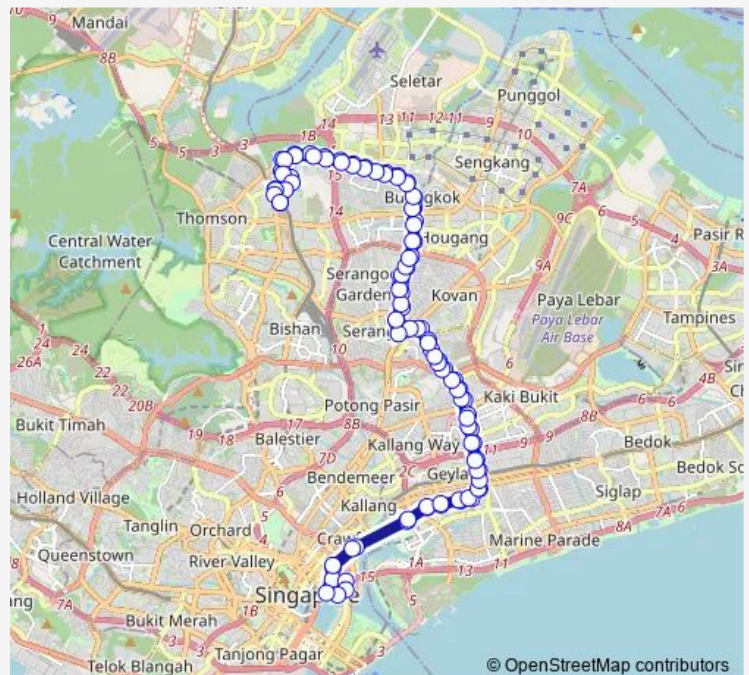

Thursday 18:15

Friday 18:15

Saturday 18:15

Sunday 05:45

Route info

Direction: Yio Chu Kang Int

Stops: 105

Trip Duration: 2 hour 48 min

70M

BusMaps

Aft Phillips Ave

Aft Serangoon Gdn Way

Bef Tai Seng Chr Ch

Serangoon Sports Cplx

Blk 206

S'Goon Stn Exit C/Blk 201