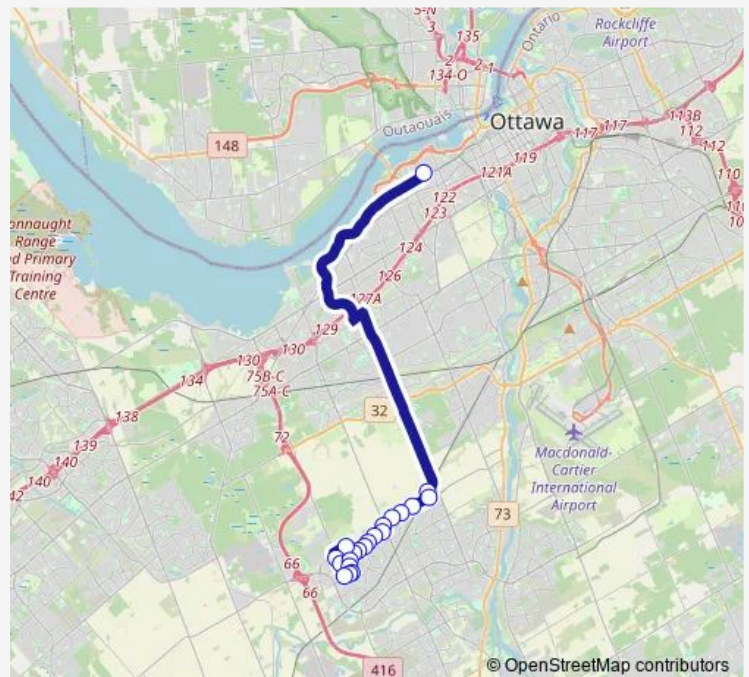

Thursday 15:25-18:20

Friday 15:25-18:20

Saturday —

Sunday —

Route info

Direction: Tunney'S Pasture

Stops: 21

Trip Duration: 0 hour 47 min

270 — Tunney's Pasture - Cedarview

Direction

Maravista / Cedarview — Tunney'S Pasture

30 stops

[Open route schedule](#)

Maravista / Cedarview

Maravista / Flanders

Maravista / Weybridge

Weybridge / Delmeade

Jockvale / Laming

Jockvale / Jennifer

Cedarview / AD. 2760

Cedarview / Fallowfield

Larkin / Fallowfield

Larkin / Laming

Larkin / Carroll

Direction: Maravista / Cedarview

Stops: 30

Trip Duration: 0 hour 43 min

Queensway

Lincoln Fields OFF Only

Dominion STN OFF Only

Westboro OFF Only

Tunney'S Pasture