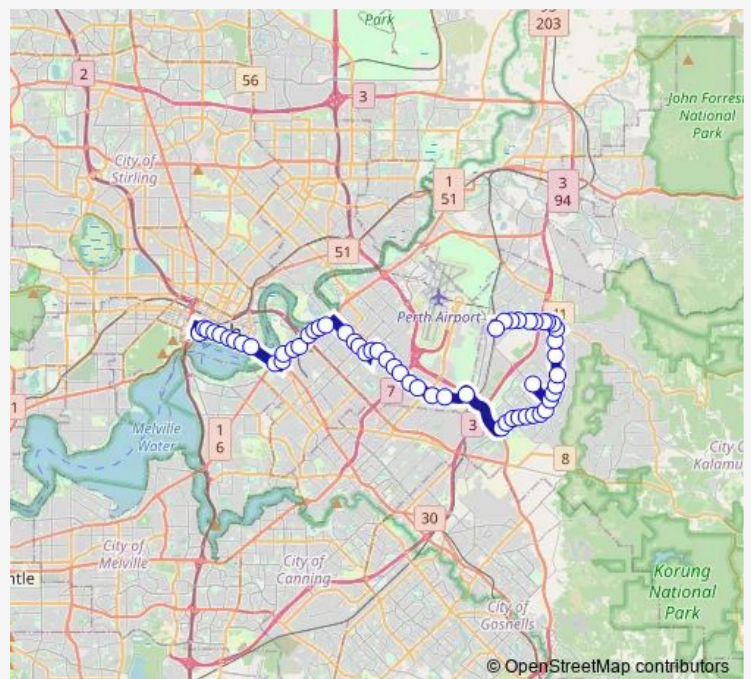

Hale Rd After Mallow Way

Hale Rd Forrestfield Shopping Ctr

Hale Rd Before Fife St

Route schedule

High Wycombe Stn Stand 1 — Elizabeth Quay Bus Stn Stand D5

Monday 05:06-22:00

Tuesday 05:06-22:00

Wednesday 05:06-22:00

Thursday 05:06-22:00

Friday 05:06-22:00

Saturday 07:00-22:00

Sunday 08:00-20:00

Route info

Direction: High Wycombe Stn Stand 1

Stops: 54

Trip Duration: 1 hour 11 min

Hale Rd After Dawson Av

Hale Rd After Woodlupine Ct

Hale Rd After Cypress Rd

Hale Rd After Morrison Rd

Abernethy Rd Before Casella Pl

Abernethy Rd After Ferguson St

Abernethy Rd After Chilver St

Abernethy Rd After Noble St

Direction: Elizabeth Quay Bus Stn Stand D5

Stops: 57

Trip Duration: 1 hour 10 min

Abernethy Rd After Gabriel St

Abernethy Rd Before Scott St

Abernethy Rd After Kew St

Abernethy Rd After Hazelhurst St

Abernethy Rd Before Chilver St