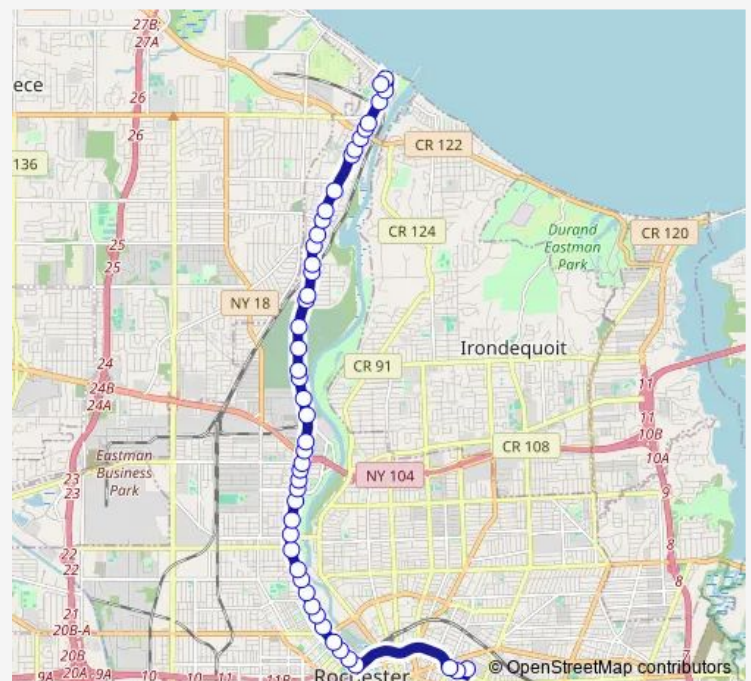

### Route schedule

Estes & Corrigan — School Of The Arts

Monday 07:38

Tuesday 07:38

Wednesday 07:38

Thursday 07:38

Friday 07:38

Saturday —

### Route info

Direction: Estes & Corrigan

Stops: 45

Trip Duration: 0 hour 37 min

270 — Maplewood-Charlotte/Prince

Lake & Lot 18 Kodak

Lake & Ridge

Lake & Ridgeway