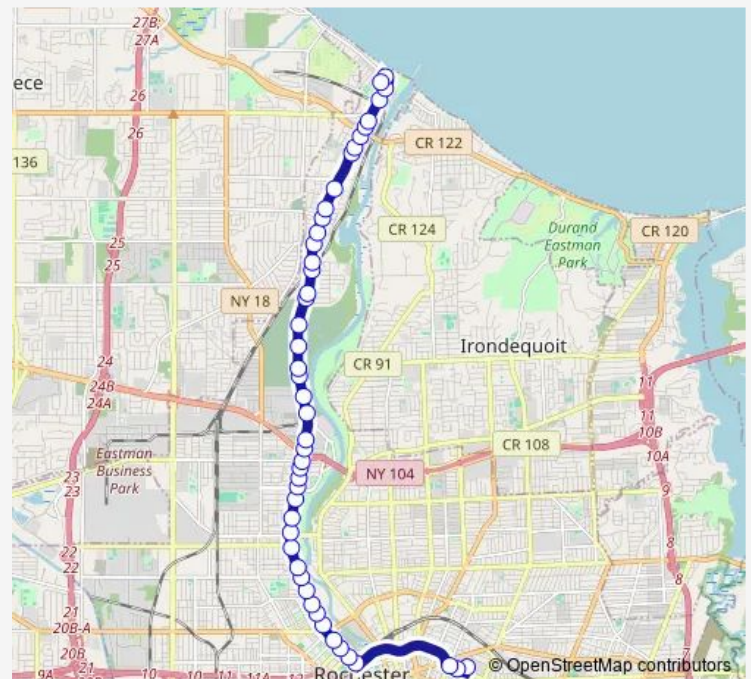

### Route schedule

Estes & Corrigan — School Of The Arts

Monday 07:38

Tuesday 07:38

Wednesday 07:38

Thursday 07:38

Friday 07:38

Saturday —

### Route info

Direction: Estes & Corrigan

Stops: 45

Trip Duration: 0 hour 37 min

270 — Maplewood-Charlotte/Prince

Lake & Lot 18 Kodak

Lake & Ridge

Lake & Ridgeway