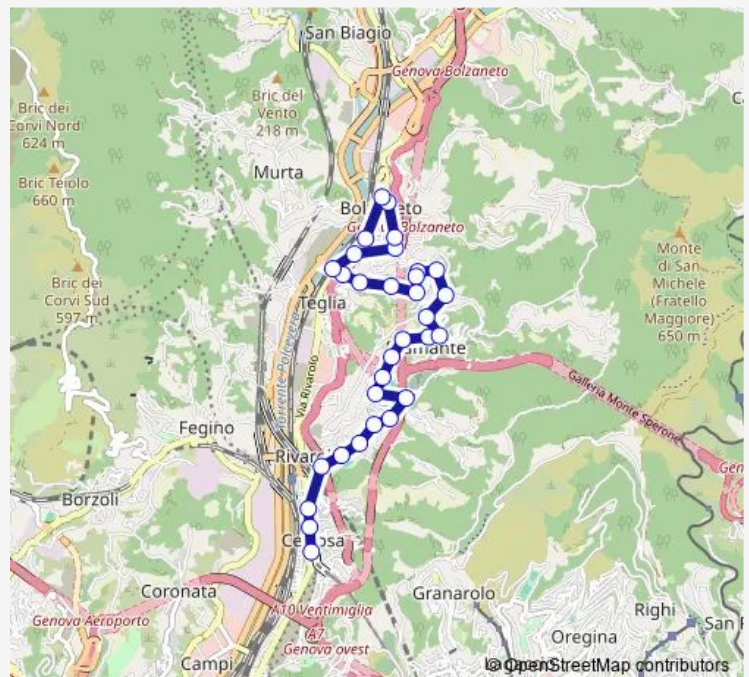

### Direction

Canepari/Capolinea — Reta 1/Barchetta

31 stops

[Open route schedule](#)

Canepari/Capolinea

Canepari 2/Dandolo

Canepari 3/Piombelli

Vezzani 1/Autostrada

### Route schedule

Canepari/Capolinea — Reta 1/Barchetta

Monday 05:30-20:41

Tuesday 05:30-20:41

Wednesday 05:30-20:41

Thursday 05:30-20:41

Friday 05:30-20:41

Saturday 05:30-20:41

### Route info

Direction: Canepari/Capolinea

Stops: 31

Trip Duration: 0 hour 17 min

270 — Via Brin(Rivarolo) - Begato - Via Reta(Bolzaneto)

Maritano 6/Campo Sportivo

Maritano 7/Ortigara

Maritano 8/Autostrada