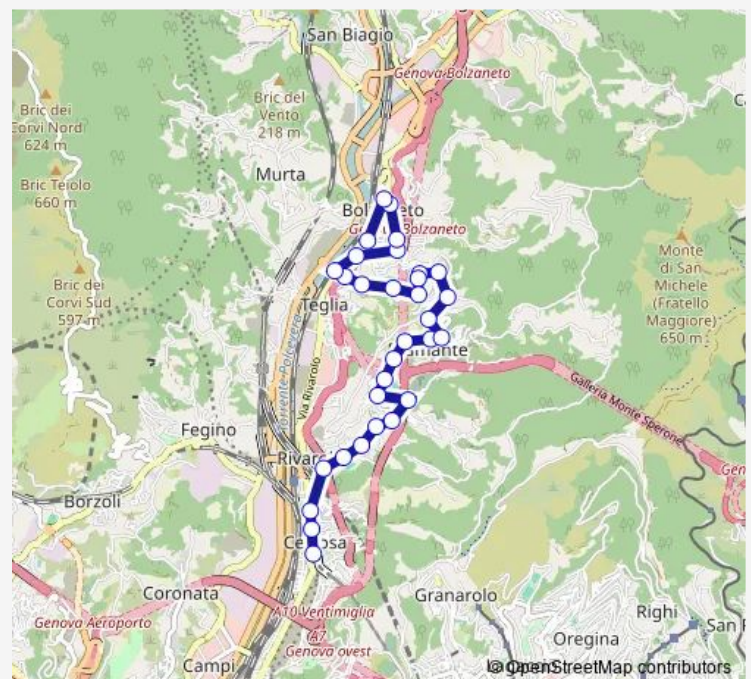

### Direction

Canepari/Capolinea — Reta 1/Barchetta

31 stops

[Open route schedule](#)

Canepari/Capolinea

Canepari 2/Dandolo

Canepari 3/Piombelli

Vezzani 1/Autostrada

### Route schedule

Canepari/Capolinea — Reta 1/Barchetta

Monday 05:30-20:41

Tuesday 05:30-20:41

Wednesday 05:30-20:41

Thursday 05:30-20:41

Friday 05:30-20:41

Saturday 05:30-20:41

### Route info

Direction: Canepari/Capolinea

Stops: 31

Trip Duration: 0 hour 27 min

270 — Via Brin(Rivarolo) - Begato - Via Reta(Bolzaneto)

Maritano 6/Campo Sportivo

Maritano 7/Ortigara

Maritano 8/Autostrada