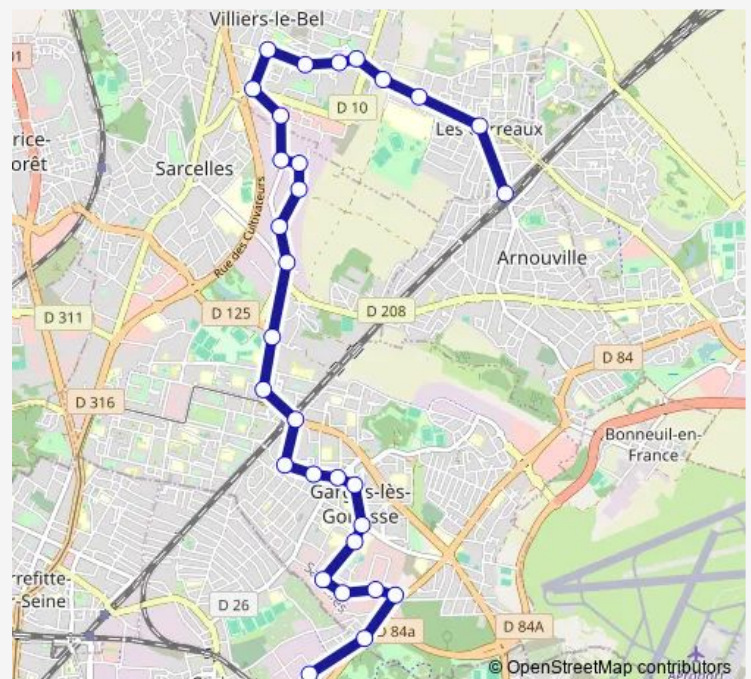

Thursday 04:52-22:30

Friday 04:52-22:30

Saturday 04:52-22:30

Sunday 07:00-20:30

Route info

Direction: LA Cerisaie

Stops: 31

Trip Duration: 0 hour 42 min

270

Tissonvilliers

Avenue DES Erables

LA Cerisaie

Place DE LA Tolinette

Jean Bullant

LA Poste

Pierre Semard