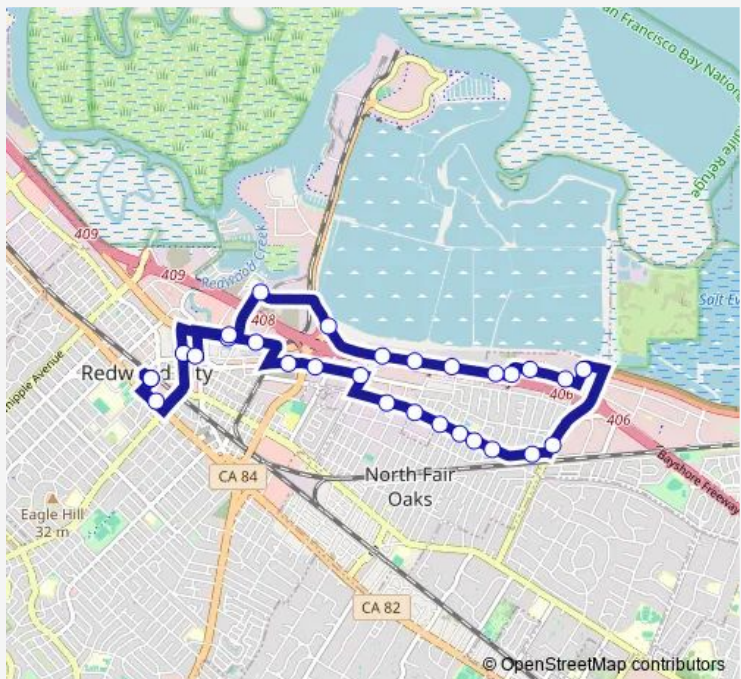

Bus 270 Redwood City Caltrain - Florence/17th loop

[Go to website](#)

**Direction**  
 Redwood City Caltrain-Lane C — Redwood City Caltrain-Lane C  
 29 stops  
[Open route schedule](#)

- Redwood City Caltrain-Lane C
- Jefferson Ave & Marshall St
- Veterans Blvd & Walnut St
- Veterans Blvd & Hansen Way
- Broadway & Woodside Rd
- Broadway & Charter
- Broadway & Douglas Ave
- Bay Rd & Warrington Ave
- Bay Rd & 2nd Ave
- Bay Rd & 5th Ave
- Bay Rd & 8th Ave
- Bay Rd & 10th Ave
- Bay Rd & Haven Ave
- Florence St & 17th Ave
- Marsh Road & 1000 Marsh
- 3719 Haven Ave.
- 3639 Haven Ave
- 3555 Haven Ave
- Haven Ave & E Bayshore Rd
- 3401 E Bayshore Rd.
- 3015 E Bayshore Rd.

Route schedule  
 Redwood City Caltrain-Lane C — Redwood City Caltrain-Lane C

Monday	06:15-18:36
Tuesday	06:15-18:36
Wednesday	06:15-18:36
Thursday	06:15-18:36
Friday	06:15-18:36
Saturday	07:30-18:47
Sunday	—

Route info  
 Direction: Redwood City Caltrain-Lane C  
 Stops: 29  
 Trip Duration: 0 hour 40 min

270 — Redwood City Caltrain - Florence/17th loop **BusMaps**

2053 E Bayshore Rd.

1933 E Bayshore Rd

1725 E Bayshore Rd

Blomquist St & Maple St

Veterans Blvd & Maple St

Marshall St & Main St

El Camino Real & Jefferson Ave

Redwood City Caltrain-Lane C

270 Bus time schedules and route maps are available in an offline PDF at [busmaps.com](https://busmaps.com). Use the [busmaps.com](https://busmaps.com) website to see live bus times, train schedule or subway schedule, and step-by-step directions for all public transit in Redwood City