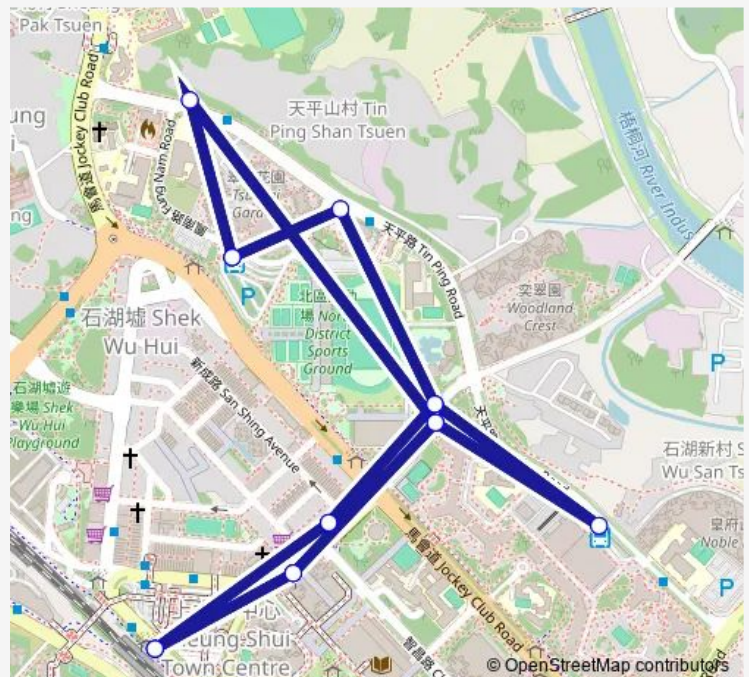

[Ctb] Lung Fung Garden, Lung SUM Avenue  
[Kmb] Lung Fung Garden

[Ctb] Sheung Shui Station - Exit D1, SAN WAN Road  
[Kmb] Sheung Shui BBI - Sheung Shui Station  
[Lwb] Sheung Shui Station

[Ctb] SAN Shing Avenue, Lung SUM Avenue  
[Kmb] SAN Shing Avenue Sheung Shui

[Ctb] Lung SUM Avenue Sports Centre, Lung SUM Avenue  
[Kmb] Lung SUM Avenue Sports Centre

[Kmb] Fung NAM Road

[Kmb] Tsui LAI Garden

### Route schedule

[Kmb] Tsui LAI Garden — [Kmb] Tsui LAI Garden

Monday 05:30-23:30

Tuesday 05:30-23:30

Wednesday 05:30-23:30

Thursday 05:30-23:30

Friday 05:30-23:30

Saturday 05:30-23:30

### Route info

Direction: [Kmb] Tsui LAI Garden

Stops: 15

Trip Duration: 0 hour 16 min

270 — Tsui LAI Garden - TIN Ping (Circular)