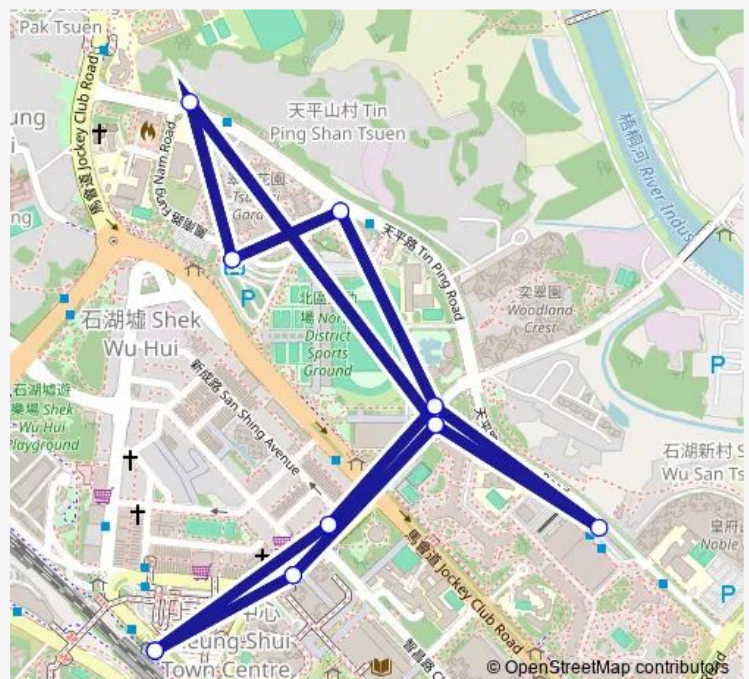

[Ctb] SAN Shing Avenue, Lung SUM Avenue
[Kmb] SAN Shing Avenue Sheung Shui

[Ctb] Lung SUM Avenue Sports Centre, Lung SUM Avenue
[Kmb] Lung SUM Avenue Sports Centre

[Kmb] Fung NAM Road

Route schedule

[Kmb] Tsui LAI Garden — [Kmb] Tsui LAI Garden

Monday 05:30-23:30

Tuesday 05:30-23:30

Wednesday 05:30-23:30

Thursday 05:30-23:30

Friday 05:30-23:30

Saturday 05:30-23:30

Sunday 05:30-23:30

Route info

Direction: [Kmb] Tsui LAI Garden

Stops: 15

Trip Duration: 0 hour 15 min

270 — Tsui LAI Garden - TIN Ping (Circular)

Direction

[Ctb] TIN Ping Estate[[Kmb] TIN Ping Estate BUS Terminus][Lwb] TIN Ping Estate — [Kmb] Tsui LAI Garden

8 stops

[Open route schedule](#)

[Ctb] TIN Ping Estate[[Kmb] TIN Ping Estate BUS Terminus][Lwb] TIN Ping Estate

[Ctb] TIN YEE House TIN Ping Estate, Lung SUM Avenue[[Kmb] TIN YEE House TIN Ping Estate

[Ctb] Lung Fung Garden, Lung SUM Avenue[[Kmb] Lung Fung Garden