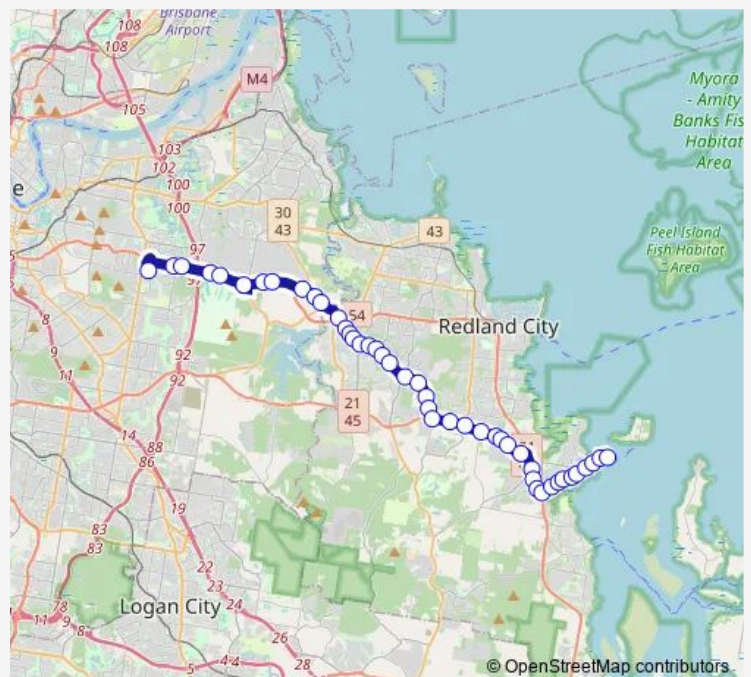

Old Cleveland Rd near New Cleveland Rd

Old Cleveland Rd at Tollett Street

Old Cleveland Rd near Caradoc St

Capalaba bus station, stop D

Redland Bay Rd at Smith Street

Redland Bay Rd at Merritt Street

Redland Bay Rd at Andrew Street

Redland Bay Rd at Ney Road

Redland Bay Rd at Coolnwynpin Creek

Redland Bay Rd at Windemere Rd

Redland Bay Rd at Greater Glider C.A

Redland Bay Rd

Redland Bay Rd at Vienna Road

Route schedule

Carindale Shopping Centre station, platform J — Victoria Point Jetty

Monday —

Tuesday —

Wednesday —

Thursday —

Friday —

Saturday 08:23-18:23

Sunday 09:23-17:23

Route info

Direction: Carindale Shopping Centre station, platform J

Stops: 45

Trip Duration: 0 hour 53 min

270 — Victoria Point Jetty - Carindale

Redland Bay Rd near Seven Oaks St

Redland Bay Rd near Teesdale Rd

Redland Bay Rd near Parkwood Dr