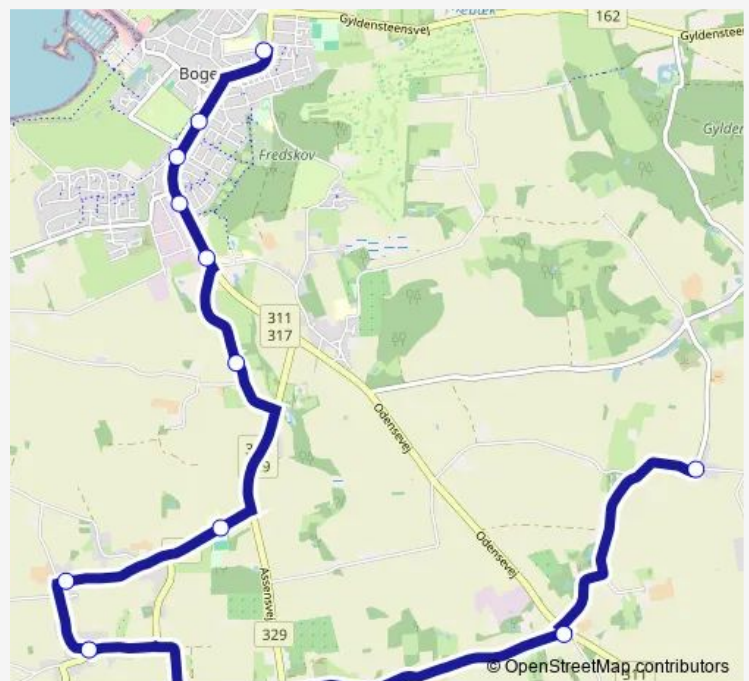

Friday 06:06

Saturday —

Sunday —

Route info

Direction: Skovby (Nordfyn Kommune)

Stops: 19

Trip Duration: 0 hour 37 min

270