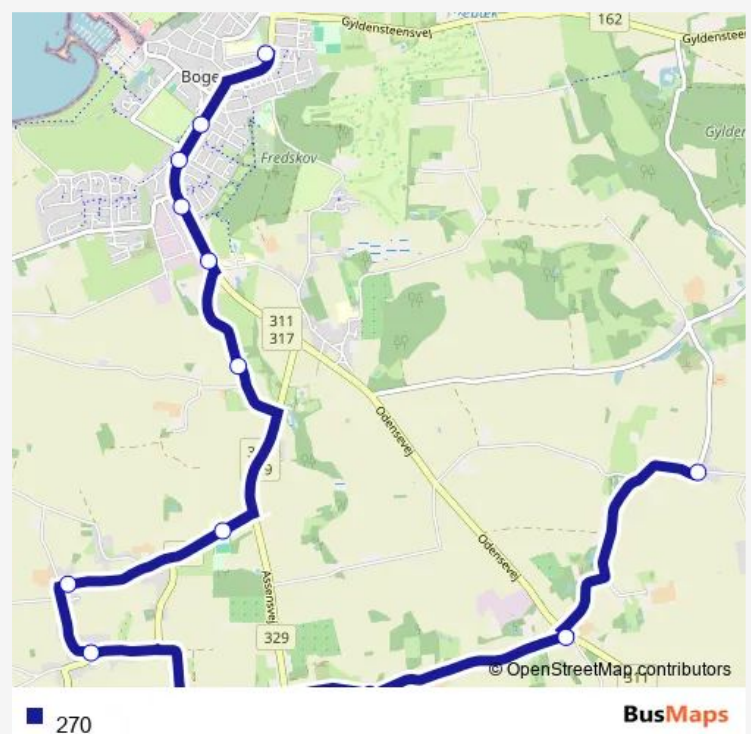

Adelgade (Nordfyn Kommune)

Bogense Rutebilstation (Nordfyn Kommune)

Route schedule

Skovby (Nordfyn Kommune) — Bogense Rutebilstation (Nordfyn Kommune)

Monday	06:06
Tuesday	06:06
Wednesday	06:06
Thursday	06:06
Friday	06:06
Saturday	—
Sunday	—

Route info

Direction: Skovby (Nordfyn Kommune)

Stops: 19

Trip Duration: 0 hour 37 min

Direction

Bogense Skole (Nordfyn Kommune) — Guldbjerg (Nordfyn Kommune)

13 stops

[Open route schedule](#)

Monday 14:22-15:22

Tuesday 14:22-15:22

Wednesday 14:22-15:22

Thursday 14:22-15:22

Friday 14:22-15:22

Saturday —

Sunday —

Route info

Monday 07:30

Tuesday 07:30

Wednesday 07:30

Thursday 07:30

Friday 07:30

Saturday —

Sunday —

Route info