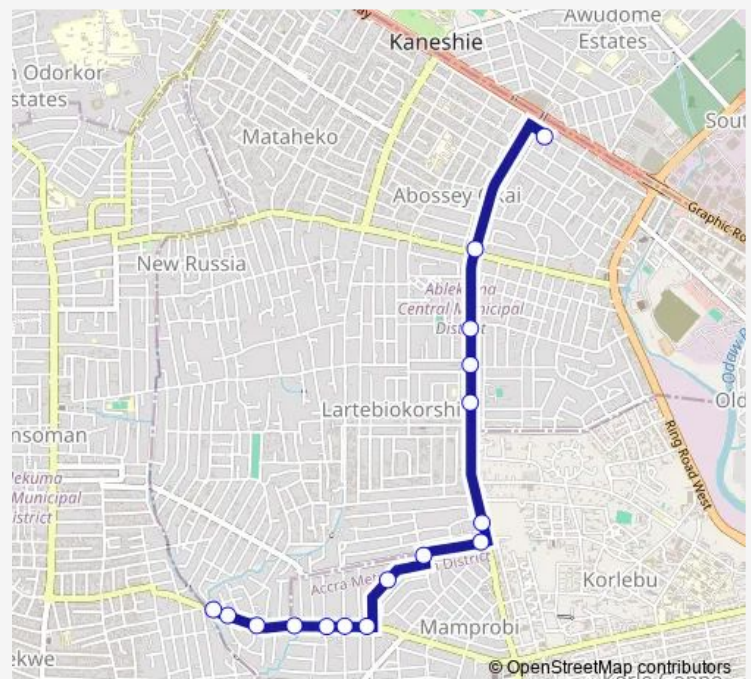

Bus 270 Kaneshie ↔ Camara

[Go to website](#)

Direction

Kaneshie — Camara (Station)

16 stops

[Open route schedule](#)

- Kaneshie
- Zongo Junction
- Pipeier Naa
- Black Smith
- Radio Gold
- Salvation Army
- Summerhut
- Downright
- Clinic
- Akoshi Junction Mamprobi
- IBE (Camara)
- Nku Kpotoi
- Camara Junction
- Mangoase
- Bank
- Camara (Station)

Route schedule

Kaneshie — Camara (Station)

Monday	06:00
Tuesday	06:00
Wednesday	06:00
Thursday	06:00
Friday	06:00
Saturday	06:00
Sunday	06:00

Route info

Direction: Kaneshie

Stops: 16

Trip Duration: 0 hour 21 min

270 — Kaneshie ↔ Camara

Direction

Camara — Kaneshie

17 stops

[Open route schedule](#)

Camara

Mangoase

Camara Junction

Monday 06:00

Tuesday 06:00

Wednesday 06:00

Thursday 06:00

Friday 06:00

Saturday 06:00

Sunday 06:00

Route info