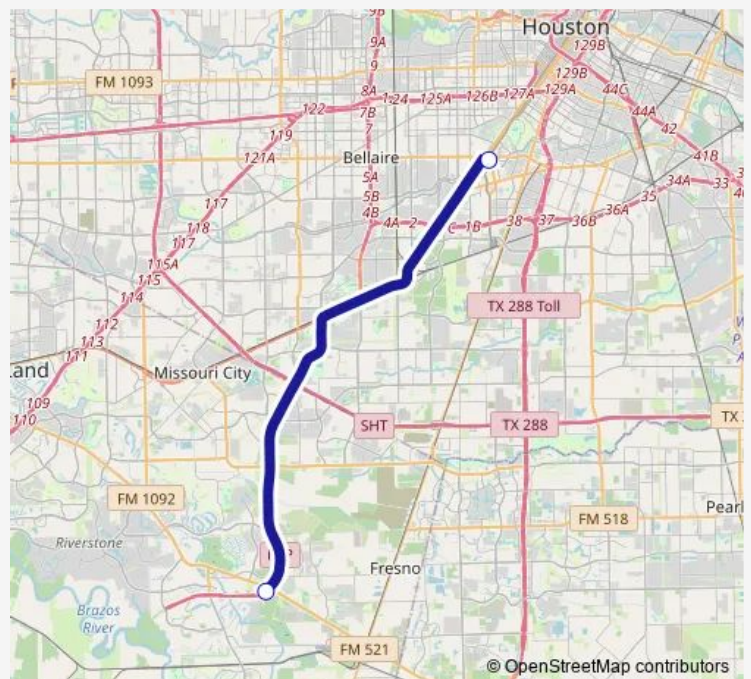

Bus 270 Missouri City - Fondren P&R

[Go to website](#)

Direction

Missouri City Park & Ride — Texas Medical Center Transit Center

2 stops

[Open route schedule](#)

Missouri City Park & Ride

Texas Medical Center Transit Center

Route schedule

Missouri City Park & Ride — Texas Medical Center Transit Center

Monday	05:00-19:20
Tuesday	05:00-19:20
Wednesday	05:00-19:20
Thursday	05:00-19:20
Friday	05:00-19:20
Saturday	—
Sunday	—

Route info

Direction: Missouri City Park & Ride

Stops: 2

Trip Duration: 0 hour 25 min

270 — Missouri City - Fondren P&R

Direction

Texas Medical Center Transit Center — Missouri City Park & Ride

2 stops

[Open route schedule](#)

Texas Medical Center Transit Center

Missouri City Park & Ride

Route schedule

Texas Medical Center Transit Center — Missouri City Park & Ride

Monday 05:22-20:00

Tuesday 05:22-20:00

Wednesday 05:22-20:00

Thursday 05:22-20:00