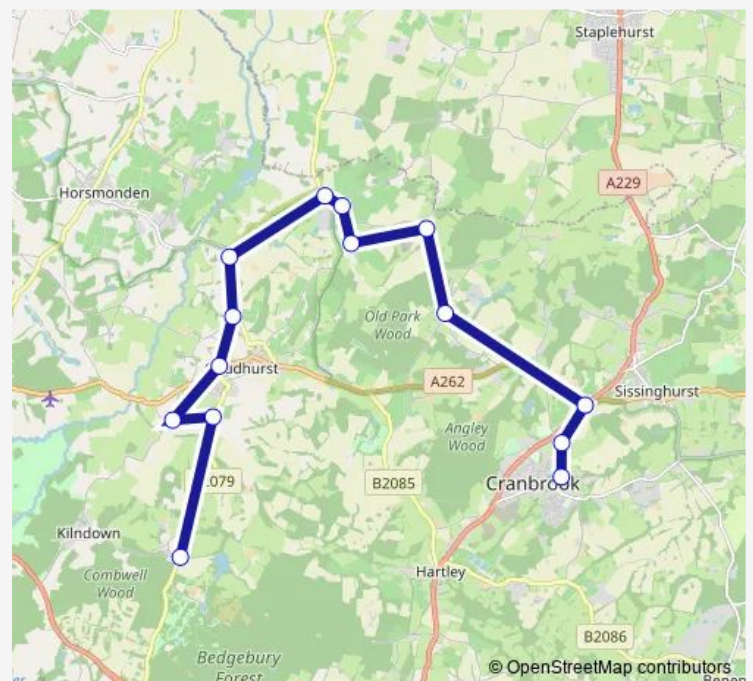

Bus 270 Bedgebury Cross - Cranbrook School

[Go to website](#)

Direction

Cranbrook School — Rogers Rough Road

14 stops

[Open route schedule](#)

Cranbrook School

Waterloo Road

North Road

Risebridge Farm

Peasley Lane

Rogers Rough Road

Route schedule

Cranbrook School — Rogers Rough Road

Monday	15:45
Tuesday	15:45
Wednesday	15:45
Thursday	15:45
Friday	15:00
Saturday	—
Sunday	—

Route info

Direction: Cranbrook School

Stops: 14

Trip Duration: 0 hour 38 min

270 — Bedgebury Cross - Cranbrook School

BusMaps

Direction

Rogers Rough Road — Cranbrook School

14 stops

Rogers Rough Road — Cranbrook School

Monday 07:23

Tuesday 07:23

Wednesday 07:23

Thursday 07:23

Friday 07:23

Saturday —

Sunday —