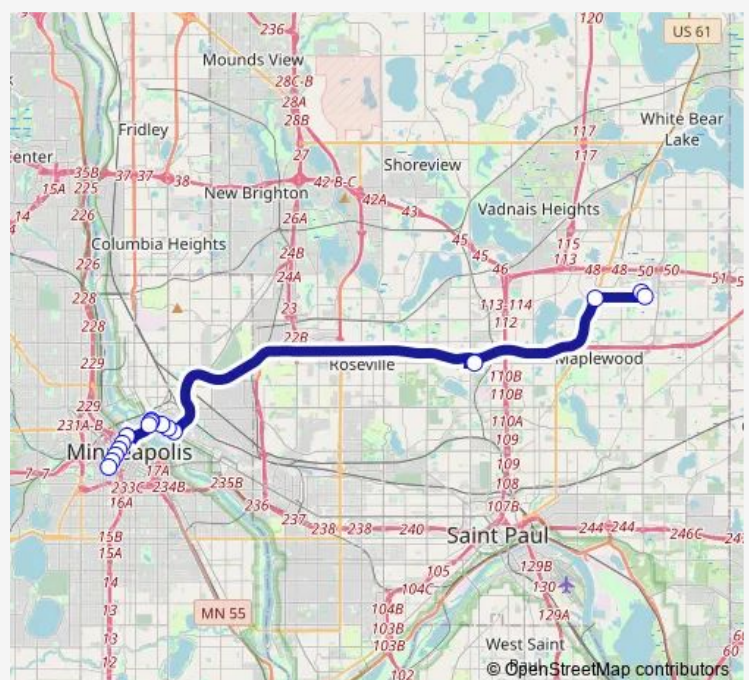

Marquette Ave & 2nd St S

Marquette Ave & 3rd St - Stop Group C

Marquette Ave & 5th St - Stop Group C

Marquette Ave & 7th St - Stop Group C

Marquette Ave & 9th St - Stop Group C

Marquette Ave & 11th St - Stop Group C

Route schedule

Southlawn Dr & Maplewood Mall — Marquette Ave & 11th St - Stop Group C

Monday 06:03-08:16

Tuesday 06:03-08:16

Wednesday 06:03-08:16

Thursday 06:03-08:16

Friday 06:03-08:16

Saturday —

Sunday —

Route info

Direction: Southlawn Dr & Maplewood Mall

Stops: 16

Trip Duration: 0 hour 41 min

Direction

4th Ave S & 14th St / 15th St - Layover — Maplewood Mall Transit Center & Gate B

15 stops

Thursday 15:14-17:13

Friday 15:14-17:13

Saturday —

Sunday —

Route info

Direction: 4th Ave S & 14th St / 15th St - Layover

Stops: 15

Trip Duration: 0 hour 43 min