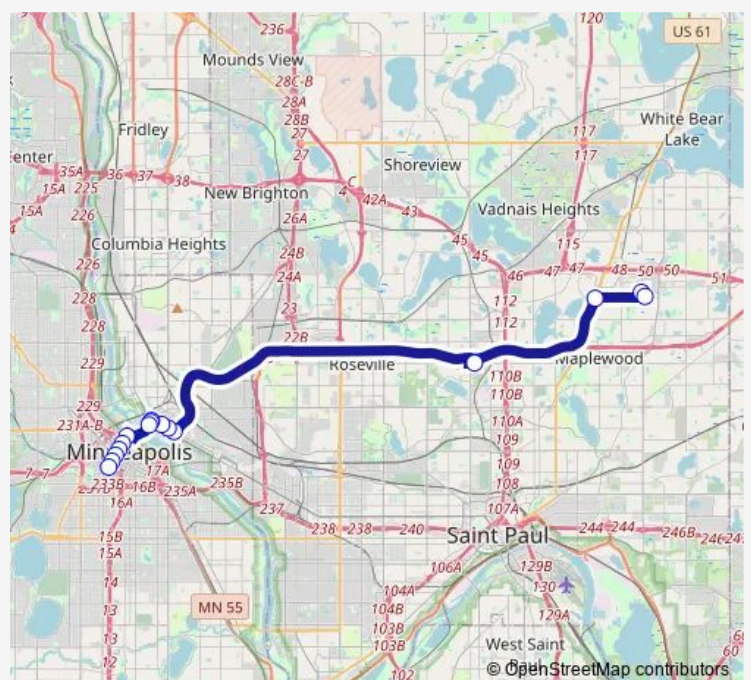

Marquette Ave & 2nd St S

Marquette Ave & 3rd St - Stop Group C

Marquette Ave & 5th St - Stop Group C

Marquette Ave & 7th St - Stop Group C

Marquette Ave & 9th St - Stop Group C

Marquette Ave & 11th St - Stop Group C

Route schedule

Southlawn Dr & Maplewood Mall — Marquette Ave & 11th St - Stop Group C

Monday 06:03-08:16

Tuesday 06:03-08:16

Wednesday 06:03-08:16

Thursday 06:03-08:16

Friday 06:03-08:16

Saturday —

Sunday —

Route info

Direction: Southlawn Dr & Maplewood Mall

Stops: 16

Trip Duration: 0 hour 41 min

Direction

4th Ave S & 14th St / 15th St - Layover — Maplewood Mall Transit Center & Gate B

15 stops

Thursday 15:14-17:13

Friday 15:14-17:13

Saturday —

Sunday —

Route info

Direction: 4th Ave S & 14th St / 15th St - Layover

Stops: 15

Trip Duration: 0 hour 46 min