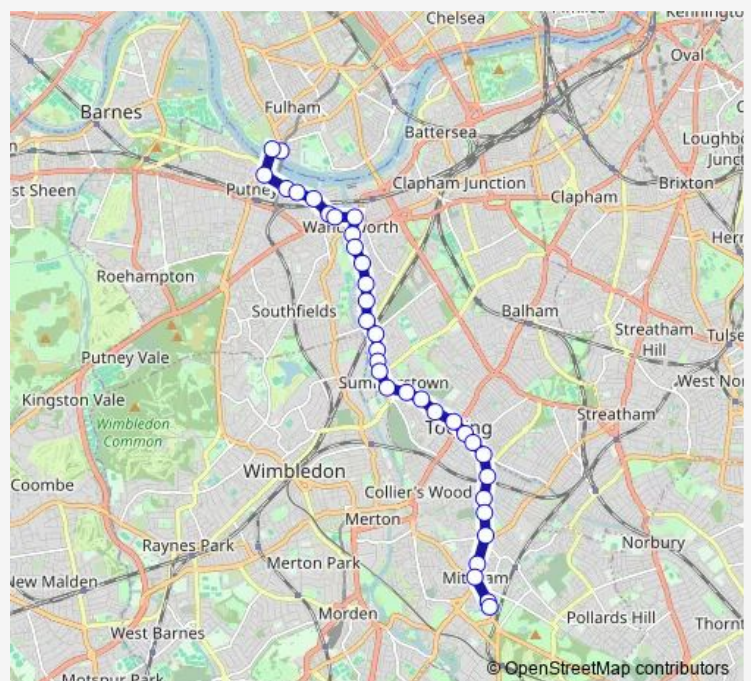

Burntwood Lane

Summerstown

Wimbledon Road

Route schedule

Putney Bridge Station — Madeira Road

Monday 00:06-23:54

Tuesday 00:06-23:54

Wednesday 00:06-23:54

Thursday 00:06-23:54

Friday 00:06-23:54

Saturday 00:06-23:54

Sunday 00:06-23:54

Route info

Direction: Putney Bridge Station

Stops: 35

Trip Duration: 0 hour 46 min

Streatham Cemetery

Fairlight Road

Tooting Broadway Station

Mitcham Road /Tooting Broadway

Tooting / The Mitre

Amen Corner

Tooting Station

Gorringe Park Avenue

Thursday 00:10-23:58

Friday 00:10-23:58

Saturday 00:10-23:58

Sunday 00:10-23:58

Route info

Direction: Three Kings Pond

Stops: 36

Trip Duration: 0 hour 50 min