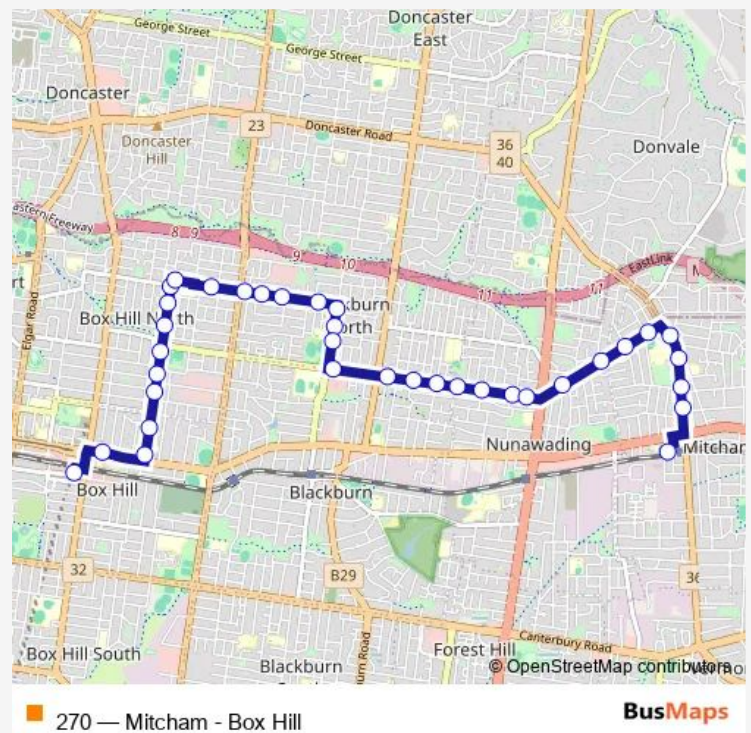

Bus 270 Mitcham - Box Hill

[Go to website](#)

Direction

Mitcham Station/Colombo St (Mitcham) — Box Hill Bus Station/Station St (Box Hill)

37 stops

[Open route schedule](#)

- Mitcham Station/Colombo St (Mitcham)
- Harrison St/Mitcham Rd (Mitcham)
- Ormond Ave/Mitcham Rd (Mitcham)
- Mitcham Bowls Club/Mitcham Rd (Mitcham)
- Mullauna Secondary College/Mitcham Rd (Mitcham)
- Mullauna Secondary College/Springfield Rd (Mitcham)
- Ardmore St/Springfield Rd (Nunawading)
- Dunlavin Rd/Springfield Rd (Nunawading)
- Mcculloch St/Springfield Rd (Nunawading)
- Springvale Rd/Springfield Rd (Nunawading)
- Newman Rd/Springfield Rd (Nunawading)
- Mardion Dr/Springfield Rd (Nunawading)
- Almer Ave/Springfield Rd (Blackburn)
- Goodwin St/Springfield Rd (Blackburn)
- Ashlar Cres/Springfield Rd (Blackburn)
- Maple St/Springfield Rd (Blackburn)
- Surrey Rd/Springfield Rd (Blackburn North)
- North Blackburn Square SC/Springfield Rd (Blackburn North)
- Springfield Rd/Koonung Rd (Blackburn North)
- Merle St/Koonung Rd (Blackburn North)

Route schedule

Mitcham Station/Colombo St (Mitcham) — Box Hill Bus Station/Station St (Box Hill)

Monday	05:55-22:45
Tuesday	05:55-22:45
Wednesday	05:55-22:45
Thursday	05:55-22:45
Friday	05:55-22:45
Saturday	07:23-20:45
Sunday	07:20-20:44

Route info

Direction: Mitcham Station/Colombo St (Mitcham)

Stops: 37

Trip Duration: 0 hour 27 min

Katrina St/Koonung Rd (Blackburn North)

Lantana St/Katrina St (Blackburn North)

Morrie Cres/Katrina St (Blackburn North)

Whitehorse Rd/Dorking Rd (Box Hill)

Watts St/Whitehorse Rd (Box Hill)

Box Hill Bus Station/Station St (Box Hill)

Direction

Mitcham Station/Colombo St (Mitcham) — Box Hill Bus Station/Station St (Box Hill)