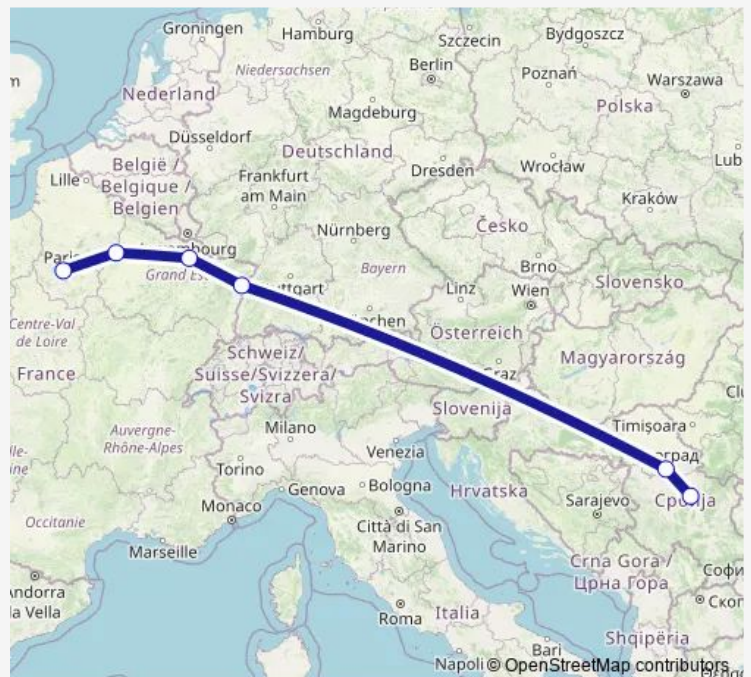

## Bus 270 270 : Paris - Belgrade

[Go to website](#)

### Route schedule

Svilajnac — Paris, Gallieni

Monday	—
Tuesday	10:00
Wednesday	—
Thursday	—
Friday	—
Saturday	—
Sunday	—

### Route info

Direction: Svilajnac

Stops: 6

Trip Duration: 27 hour 10 min

■ 270 — 270 : Paris - Belgrade

## Route info

Direction: Svilajnac

Stops: 7

Trip Duration: 29 hour 10 min