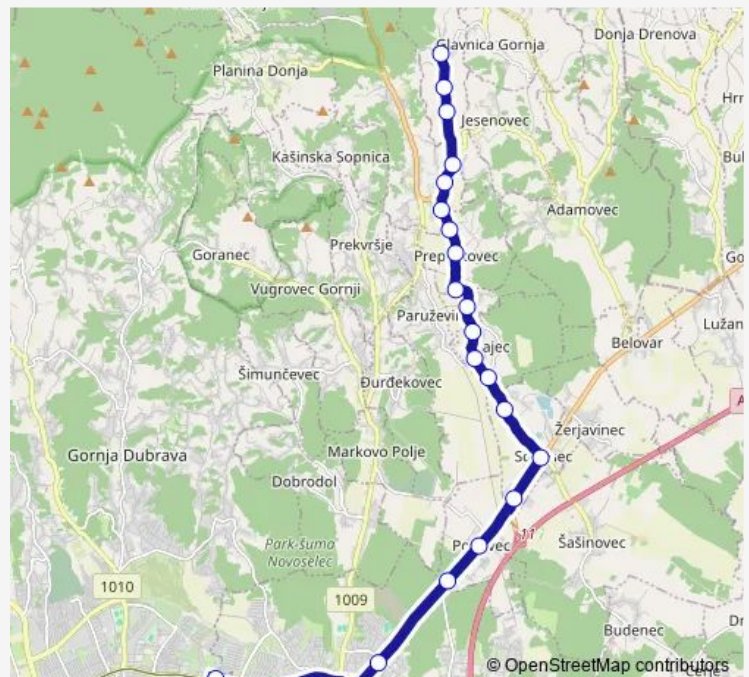

Popovec-gostiona

Vugrovečka

Soblinec

Soblinec-rask.-škola

Obrež

Vojnovičeva

Paruževinska cesta

Gajci-Lovre Sedinića

Friday 04:10-23:00

Saturday 04:10-23:00

Sunday 05:10-23:05

Route info

Direction: Dubec

Stops: 21

Trip Duration: 0 hour 30 min

270 — Dubec-Blaguša

BusMaps

Direction

Blaguša - centar — Dubec

22 stops

[Open route schedule](#)

Blaguša - centar

Blaguša-kapela

Blaguša 12

Thursday 04:30-23:35

Friday 04:30-23:35

Saturday 04:30-23:35

Sunday 05:30-23:35

Route info

Direction: Blaguša - centar

Stops: 22

Trip Duration: 0 hour 34 min