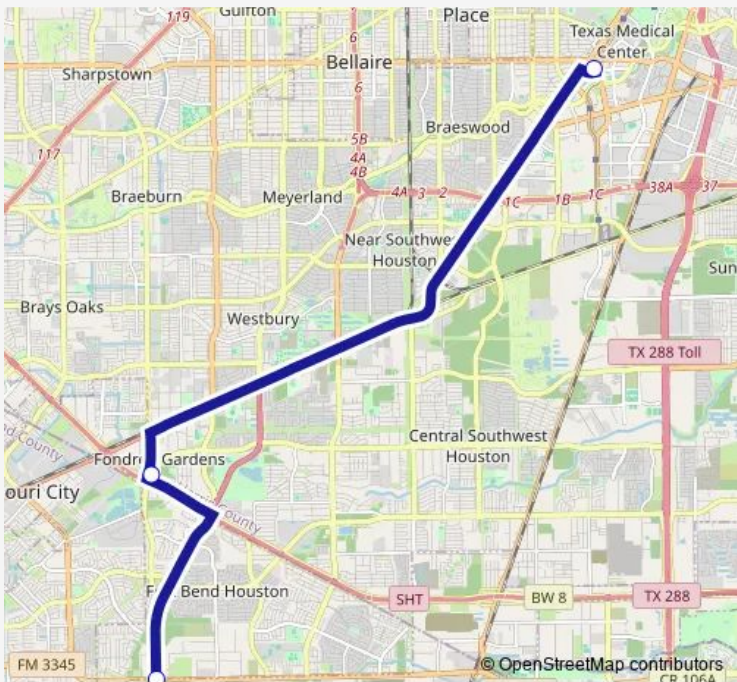

Bus 270 Missouri City - Fondren P&R

[Go to website](#)

Direction
 Fort Bend Pkwy & Mc Hard Rd — Texas Medical Center Transit Center
 3 stops
[Open route schedule](#)

- Fort Bend Pkwy & Mc Hard Rd
- Missouri City Park & Ride
- Texas Medical Center Transit Center

Route schedule
 Fort Bend Pkwy & Mc Hard Rd — Texas Medical Center Transit Center

Monday	05:06-19:14
Tuesday	05:06-19:14
Wednesday	05:06-19:14
Thursday	05:06-19:14
Friday	05:06-19:14
Saturday	—
Sunday	—

Route info
 Direction: Fort Bend Pkwy & Mc Hard Rd
 Stops: 3
 Trip Duration: 0 hour 24 min

Direction

Texas Medical Center Transit Center — Fort Bend Pkwy & Mc Hard Rd

3 stops

[Open route schedule](#)

Texas Medical Center Transit Center

Missouri City Park & Ride

Fort Bend Pkwy & Mc Hard Rd

Route schedule

Texas Medical Center Transit Center — Fort Bend Pkwy & Mc Hard Rd

Monday	05:30-20:00
Tuesday	05:30-20:00
Wednesday	05:30-20:00
Thursday	05:30-20:00
Friday	05:30-20:00
Saturday	—
Sunday	—