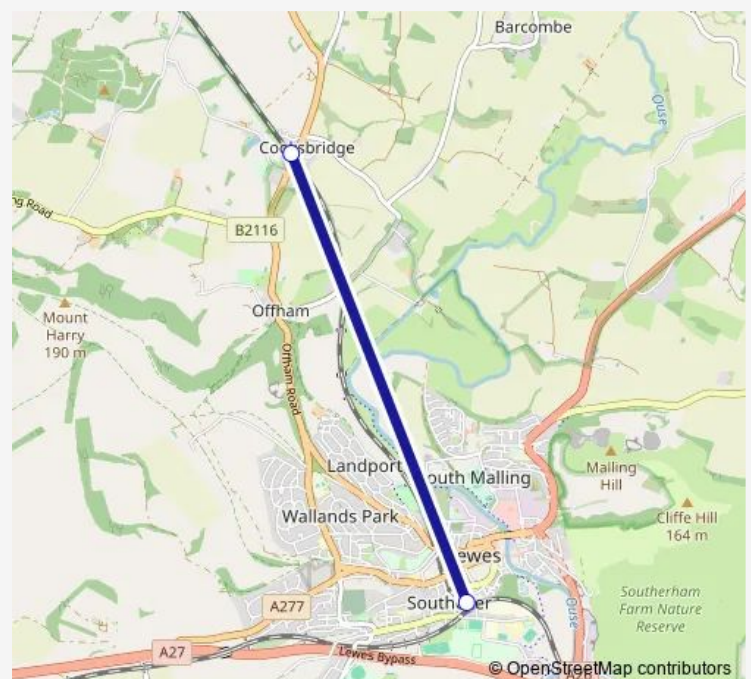

## Rail Replacement Bus Service Sn:Cbr->Lws SN replacement bus service from CBR to Lws

[Go to website](#)

### Direction

Cooksbridge — Lewes

2 stops

[Open route schedule](#)

Cooksbridge

Lewes

### Route schedule

Cooksbridge — Lewes

Monday	23:22-23:51
Tuesday	23:22-23:51
Wednesday	23:22-23:51
Thursday	23:22-23:51
Friday	—
Saturday	—
Sunday	—

### Route info

Direction: Cooksbridge

Stops: 2

Trip Duration: 0 hour 10 min

■ Sn:Cbr->Lws — SN replacement bus service from CBR to Lws **BusMaps**

Sn:Cbr->Lws Rail Replacement Bus Service time schedules and route maps are available in an offline PDF at [busmaps.com](https://busmaps.com). Use the [busmaps.com](https://busmaps.com) website to see live bus times, train schedule or subway schedule, and step-by-step directions for all public transit in Lewes