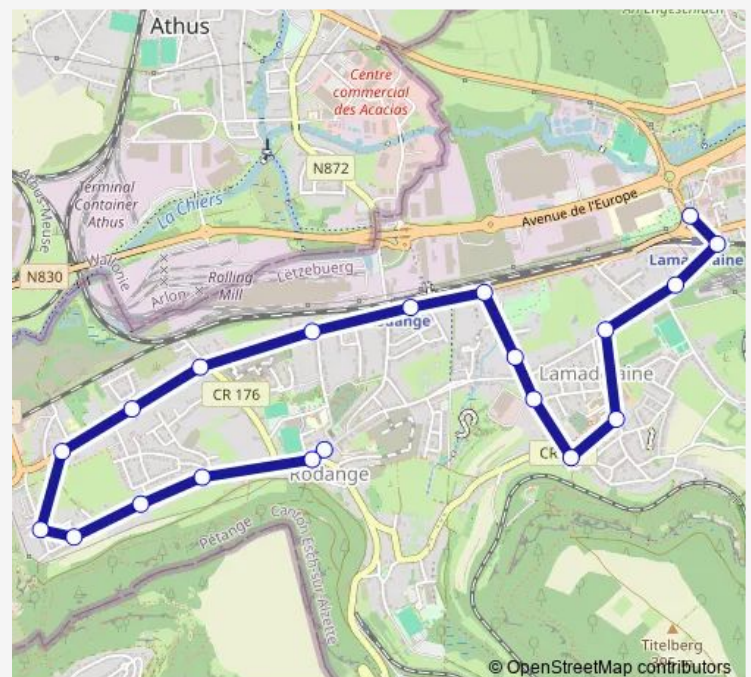

Rodange, Siole

Rodange, Fontaine d'Olière

Rodange, Fonderie

Rodange, Cité à la Wissi

Rodange, Schlackenmillen Wissi

Rodange, Gendarmerie

Rodange, op der Gare

Lamadelaine, Avenue de la Gare

Lamadelaine, Spuerkeess

Lamadelaine, Op Gehren

Lamadelaine, Kierch

Lamadelaine, Schoul

Lamadelaine, Wisestrooss

Lamadelaine, Bei der Millen

Lamadelaine, Gare

LMA Centre de Lamadelaine

### Route schedule

Rodange, Am Duerf — LMA Centre de Lamadelaine

Monday 07:25

Tuesday 07:25

Wednesday 07:25

Thursday 07:25

Friday 07:25

Saturday —

### Route info

Direction: Rodange, Am Duerf

Stops: 20

Trip Duration: 0 hour 16 min

653

653 Bus time schedules and route maps are available in an offline PDF at [busmaps.com](https://busmaps.com). Use the [busmaps.com](https://busmaps.com) website to see live bus times, train schedule or subway schedule, and step-by-step directions for all public transit in Petange