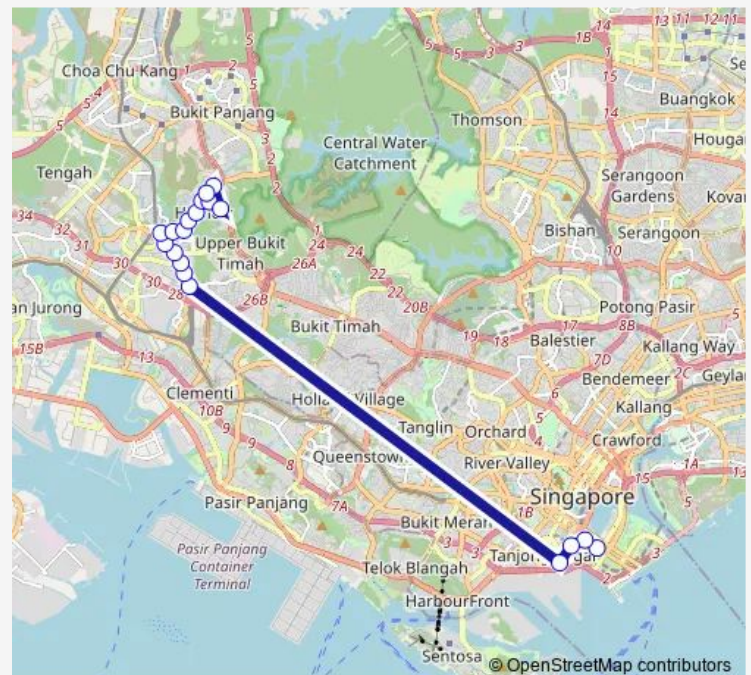

### Direction

Marina Bay Stn — Hillington Green Condo

19 stops

[Open route schedule](#)

Marina Bay Stn

Downtown Stn

UIC Bldg

Opp MAS Bldg

### Route schedule

Marina Bay Stn — Hillington Green Condo

Monday 18:15

Tuesday 18:15

Wednesday 18:15

Thursday 18:15

Friday 18:15

Saturday —

### Route info

Direction: Marina Bay Stn

Stops: 19

Trip Duration: 1 hour 26 min

653

BusMaps

**Direction**

Bef Summerhill — Marina Bay Financial Ctr