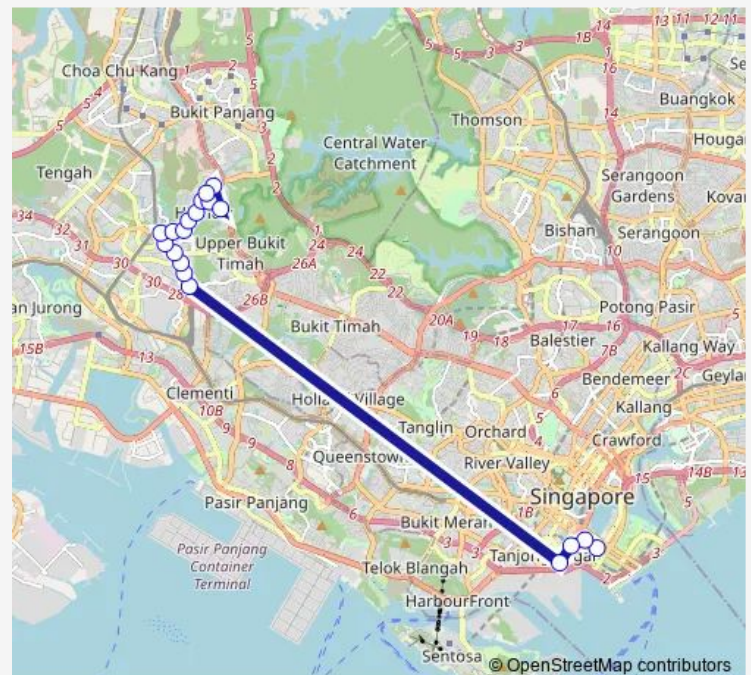

Hillington Green Condo

Route schedule

Marina Bay Stn — Hillington Green Condo

Monday 18:15

Tuesday 18:15

Wednesday 18:15

Thursday 18:15

Friday 18:15

Saturday —

Sunday —

Route info

Direction: Marina Bay Stn

Stops: 19

Trip Duration: 1 hour 26 min

653

Direction

Bef Summerhill — Marina Bay Financial Ctr

20 stops

[Open route schedule](#)

Bef Summerhill

Opp Symphony Hts

Aft Hillview Stn

Hillington Green Condo

Opp Hillbrooks