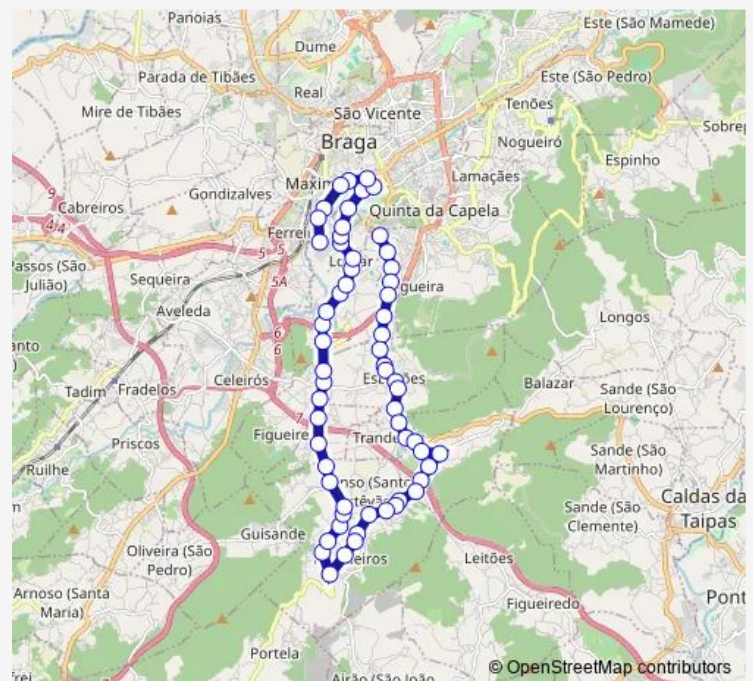

Cabo Vila

Leitões

Route schedule

Barros e Soares li — Bosch/Delphi 1 (Complexo)

Monday —

Tuesday —

Wednesday —

Thursday —

Friday 05:10

Saturday —

Sunday —

Route info

Direction: Barros e Soares li

Stops: 60

Trip Duration: 0 hour 40 min

■ 653 — Pinheiro Gregória - Bosch/Delphi