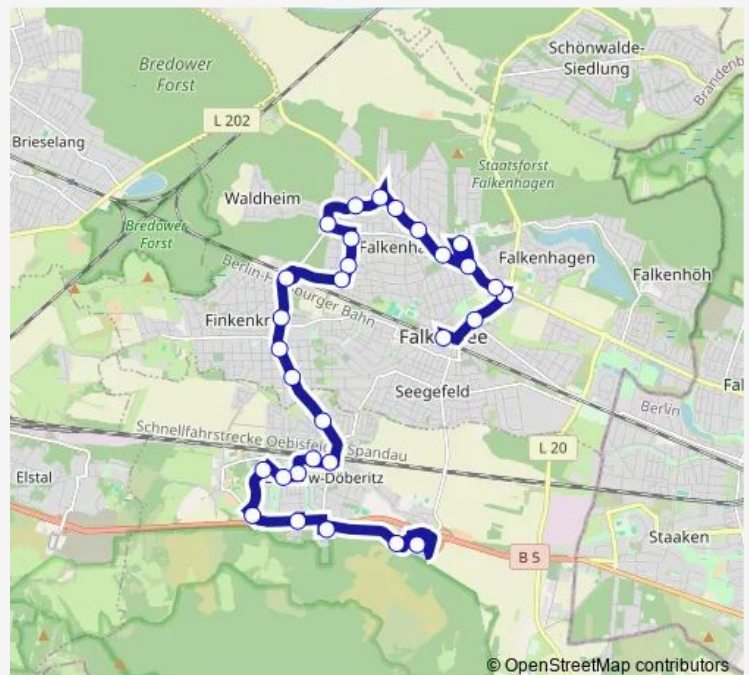

### Route schedule

Falkensee, Bahnhof — Dallgow-Döberitz, Havelpark

Monday 06:37-18:27

Tuesday 06:37-18:27

Wednesday 06:37-18:27

Thursday 06:37-18:27

Friday 06:37-18:27

Saturday 10:00-18:00

### Route info

Direction: Falkensee, Bahnhof

Stops: 32

Trip Duration: 0 hour 45 min

653

Dallgow-Döberitz, Finkenkruger Str.

Dallgow-Döberitz, Bahnhofstr./Wilmsstr.

Dallgow-Döberitz, Bahnhof