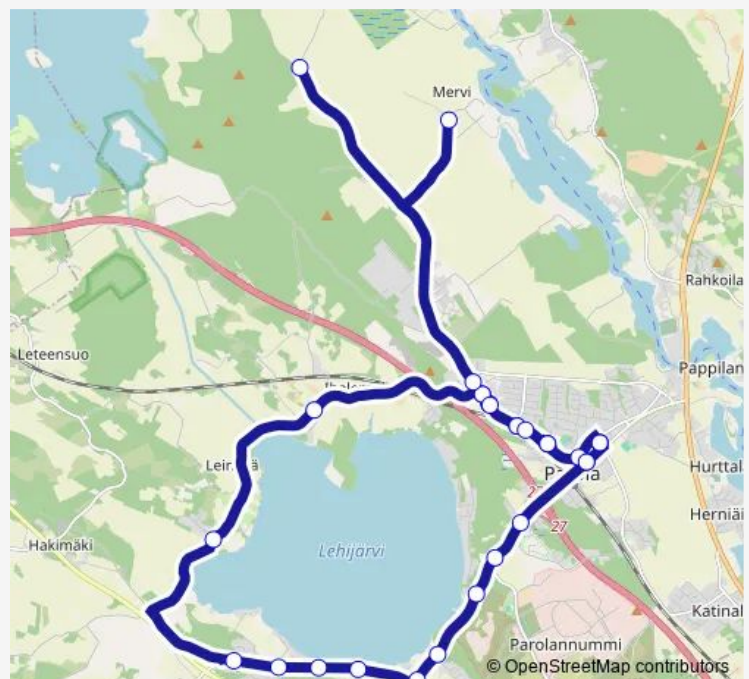

Thursday 07:35

Friday 07:35

Saturday —

Sunday —

Route info

Direction: Parola A

Stops: 30

Trip Duration: 1 hour 0 min