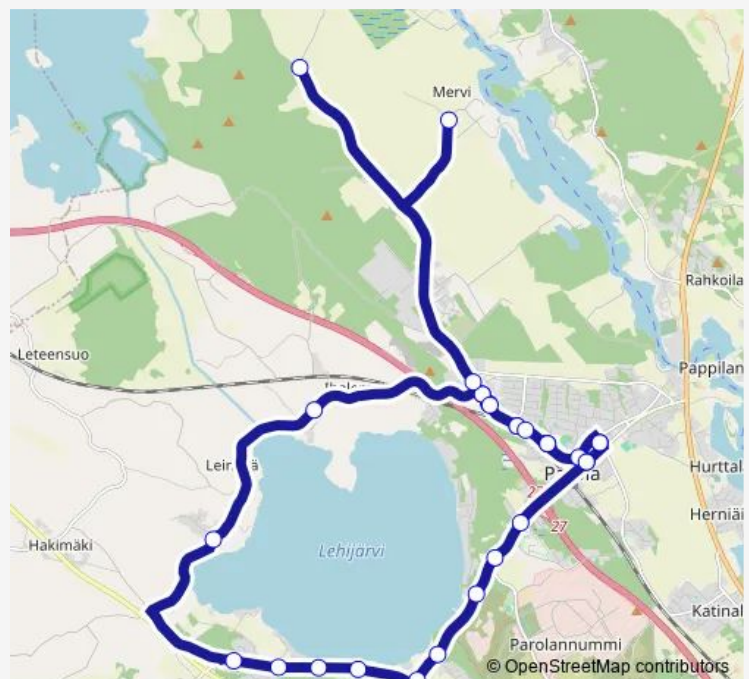

Bus 653 653 Parola-Suontaka-Mervi-Parola-pelkola-Sattula-Parola

[Go to website](#)

Direction

Parola A — Parola A

30 stops

[Open route schedule](#)

Parola A

Kaskentie L

Myllytie P

Nanso Parola

Ihaniemi L

Markkulanmäki

Sattula I

Mällintie I

Ovaskainen I

Nikkilä I

Vihtola P

Ylinen P

Lehijärven rantatie P

Panssarimuseo I

Kanunki P

Paloasema I

Parola A

Urheilukentäntie

Parolan koulut piha

Kaskentie L

Myllytie P

Route schedule

Parola A — Parola A

Monday 07:35

Tuesday 07:35

Wednesday 07:35

Thursday 07:35

Friday 07:35

Saturday —

Sunday —

Route info

Direction: Parola A

Stops: 30

Trip Duration: 1 hour 0 min

653 — 653 Parola-Suontaka-Mervi-Parola-pelkola-Sattula-Parola

BusMaps