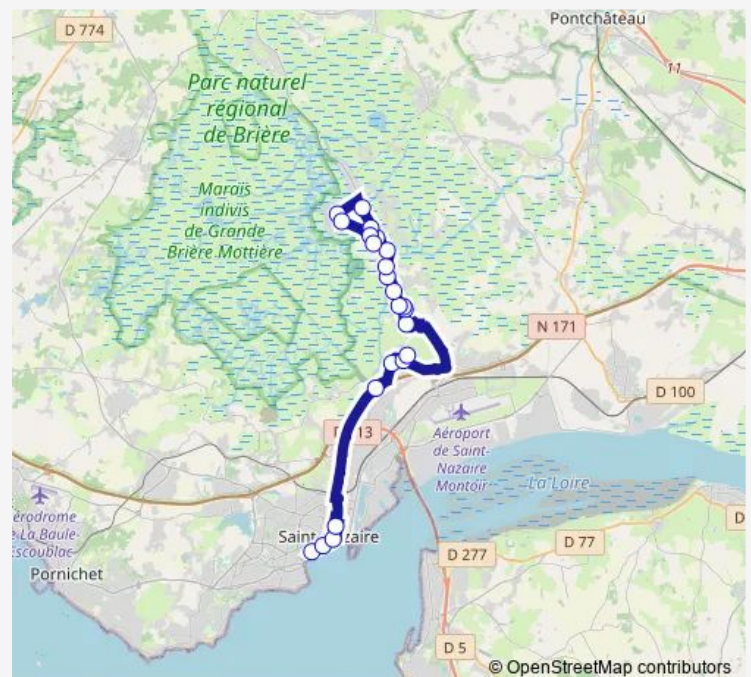

### Route schedule

Saint-Louis — La Rinais

Monday 16:52

Tuesday 16:52

Wednesday —

Thursday 16:52

Friday 16:52

Saturday —

### Route info

Direction: Saint-Louis

Stops: 23

Trip Duration: 0 hour 47 min

■ 653 — SCO 653

BusMaps

Le Millaud

La Rinais