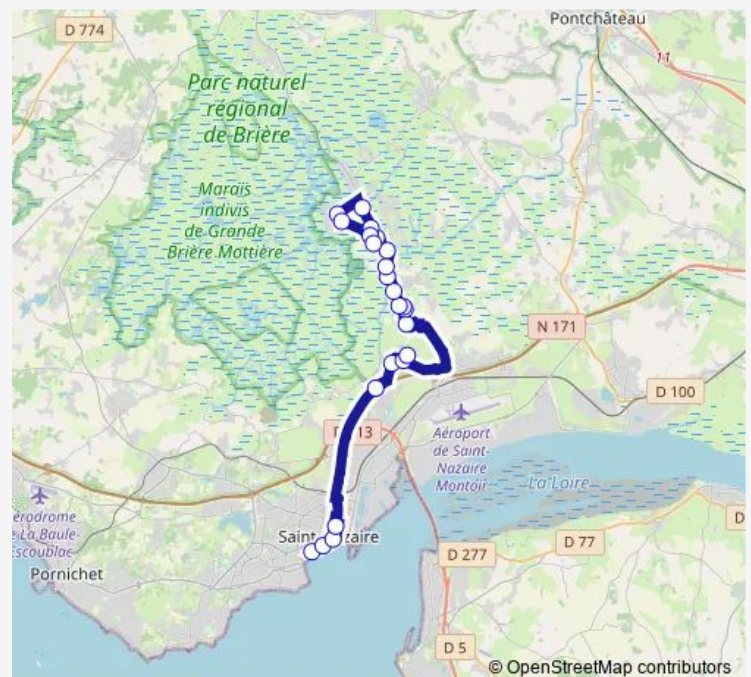

Le Lony

Les Martins

La Rochette

Route schedule

Saint-Louis — La Rinais

Monday 16:52

Tuesday 16:52

Wednesday —

Thursday 16:52

Friday 16:52

Saturday —

Sunday —

Route info

Direction: Saint-Louis

Stops: 23

Trip Duration: 0 hour 47 min