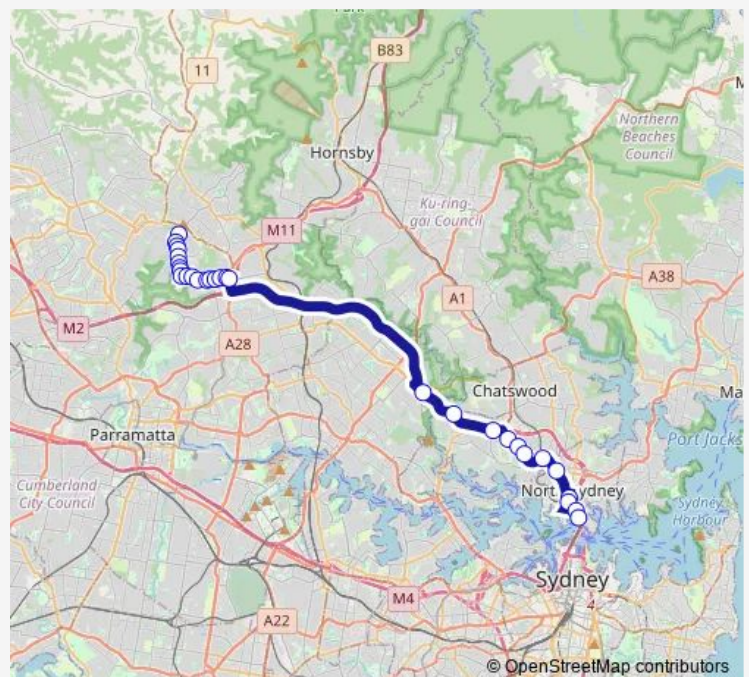

Wednesday 06:25-08:05

Thursday 06:25-08:05

Friday 06:25-08:05

Saturday —

Sunday —

Route info

Direction: Highs Rd Opp Hoop Pine Pl

Stops: 30

Trip Duration: 1 hour 0 min

653 — West Pennant Hills to Milsons Point

Pacific Hwy Opp Cobden Av

Pacific Hwy At Campbell St

Northern Sydney Tafe, Pacific Hwy

St Leonards Station, Pacific Hwy, Stand A

Pacific Hwy After Falcon St

Miller St At Pacific Hwy

Miller St Before Blue St

Lavender St Opp Cliff St

Milsons Point Station, Alfred St Sth

Direction

Alfred St Sth Opp Milsons Point Station — Highs Rd After Doris Hirst Pl

29 stops

[Open route schedule](#)

Thursday 16:40-18:40

Friday 16:40-18:40

Saturday —

Sunday —

Route info

Direction: Alfred St Sth Opp Milsons Point Station

Stops: 29

Trip Duration: 0 hour 45 min