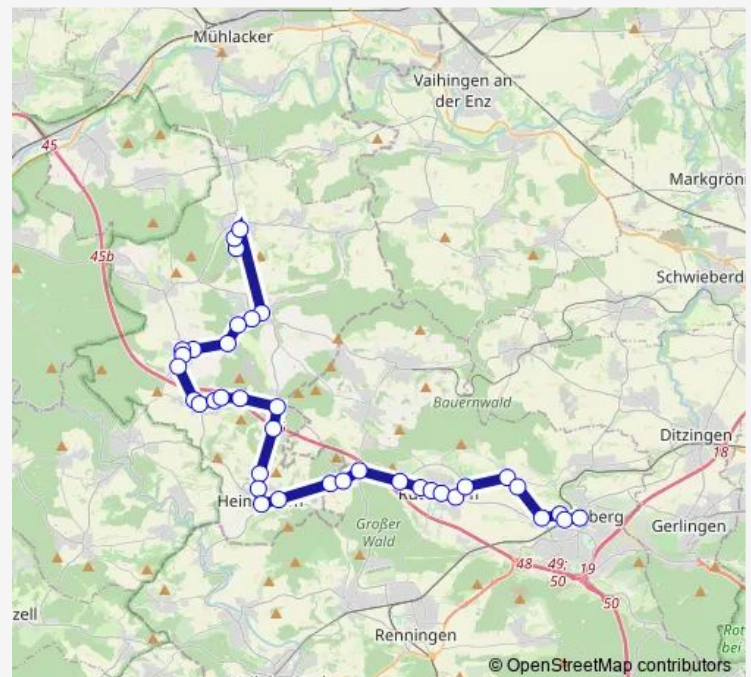

Saturday 05:43-00:43⁺¹

Sunday 06:43-00:43⁺¹

Route info

Direction: Leonb. Joh.-Kepler-Gymnasium

Stops: 40

Trip Duration: 0 hour 50 min

Heimsheim Marktplatz

Heimsheim See

Heimsheim Schafwäsche

Heimsheim Egelsee

Heimsheim Kammertal

Heimsheim Dieb

Friolzheim Geissberg

Friolzheim Industriegebiet

Friolzheim Leonberg. Str.

Friolzheim Ortsmitte

Monday 04:22-24:00

Tuesday 04:22-24:00

Wednesday 04:22-24:00

Thursday 04:22-24:00

Friday 04:22-24:00

Saturday 05:00-24:00

Sunday 06:00-00:07⁺¹

Route info

Direction: Wiernsheim Krügele

Stops: 38

Trip Duration: 0 hour 57 min

Perouse Hauptstr.

Rutesheim Gewerbegebiet Steige

Rutesheim Drescherstr.

Rutesheim Widdumhof

Rutesheim Rathaus