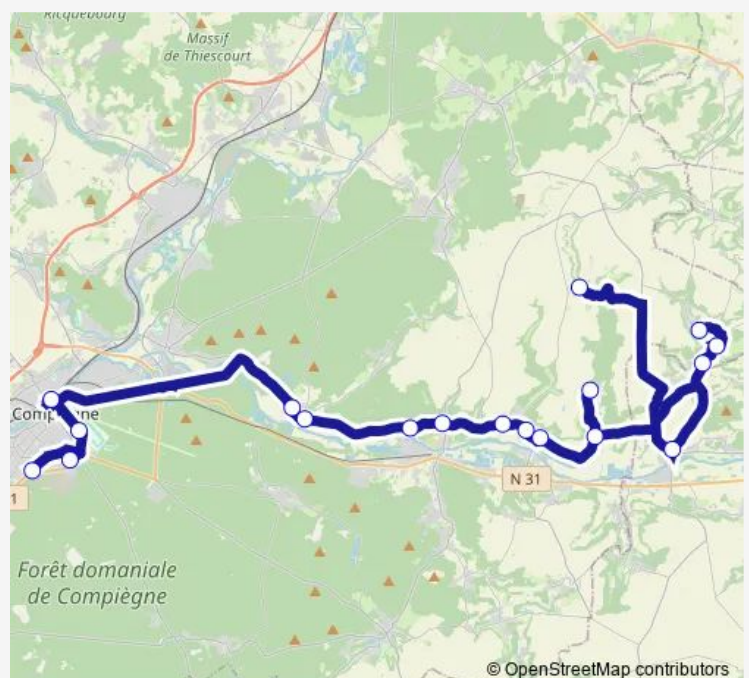

### Route schedule

Moulin-Sous-Touvent - Centre — Compiègne - Collège  
Andre Malraux

Monday 06:40-13:50

Tuesday 06:40-13:50

Wednesday 06:40-13:50

Thursday 06:40-13:50

Friday 06:40-13:50

Saturday 07:10-12:40

### Route info

Direction: Moulin-Sous-Touvent - Centre

Stops: 14

Trip Duration: 1 hour 0 min