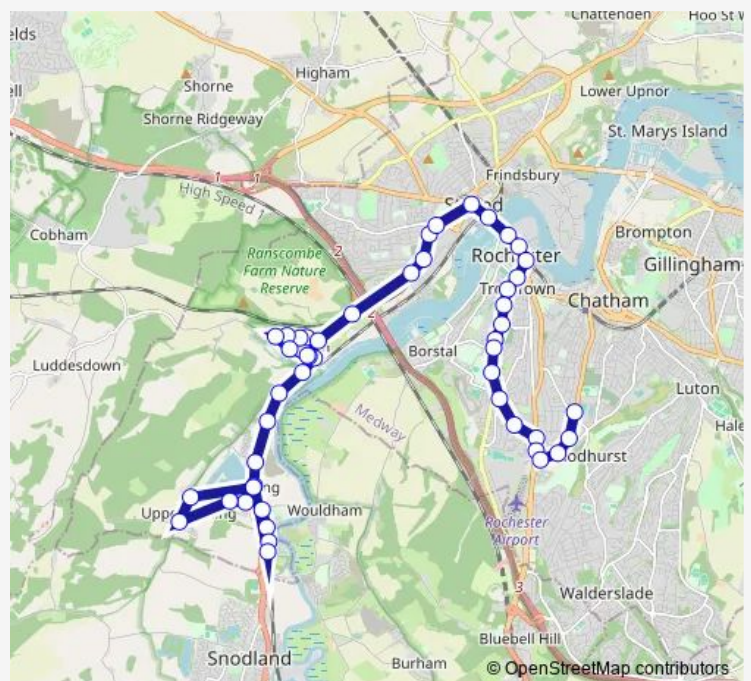

Thursday 06:44

Friday 06:44

Saturday —

Sunday —

Route info

Direction: Marsh Road

Stops: 49

Trip Duration: 1 hour 18 min