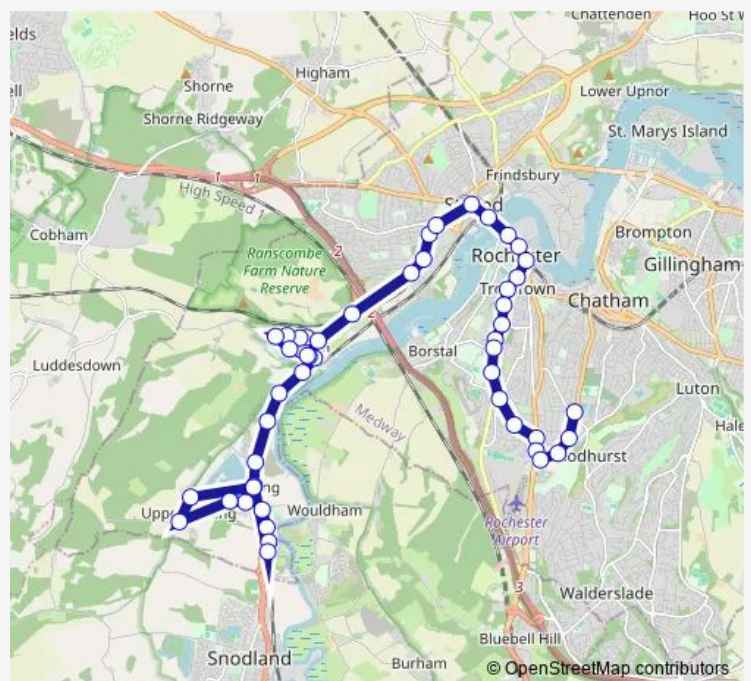

Charles Drive

### Route schedule

Marsh Road — Huntsmans Corner

Monday 06:44

Tuesday 06:44

Wednesday 06:44

Thursday 06:44

Friday 06:44

Saturday —

### Route info

Direction: Marsh Road

Stops: 49

Trip Duration: 1 hour 18 min

653 — Halling - Cuxton - Cookham Wood - Huntsman Corner

Junior School

Scout Hut

Sundridge Hill Bottom