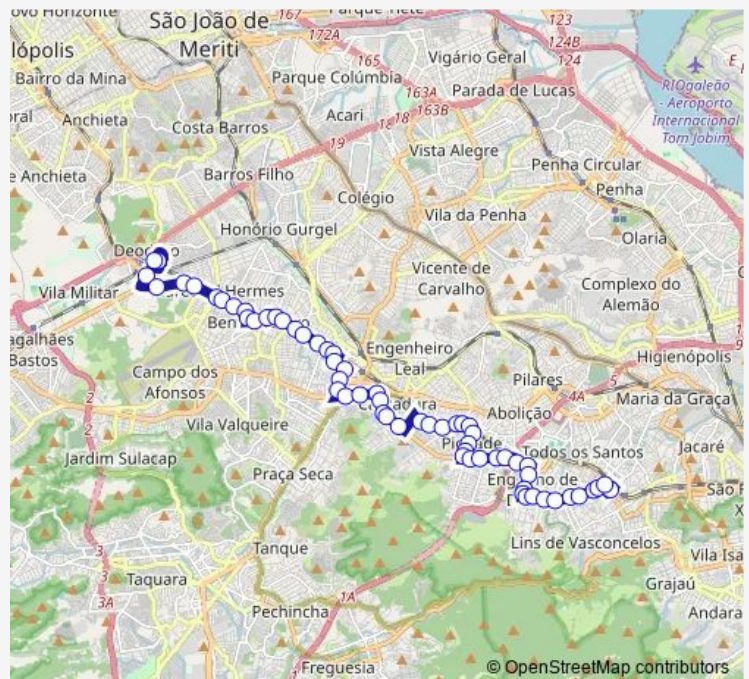

### Route schedule

Terminal Deodoro : Plataforma F5 — Agripino Grieco

Monday 00:00

Tuesday 00:00

Wednesday 00:00

Thursday 00:00

Friday 00:00

Saturday 00:00

### Route info

Direction: Terminal Deodoro : Plataforma F5

Stops: 60

Trip Duration: 0 hour 43 min

653 — Terminal Deodoro - Méier

Domingos Lopes

Quaxima

Estação Campinho