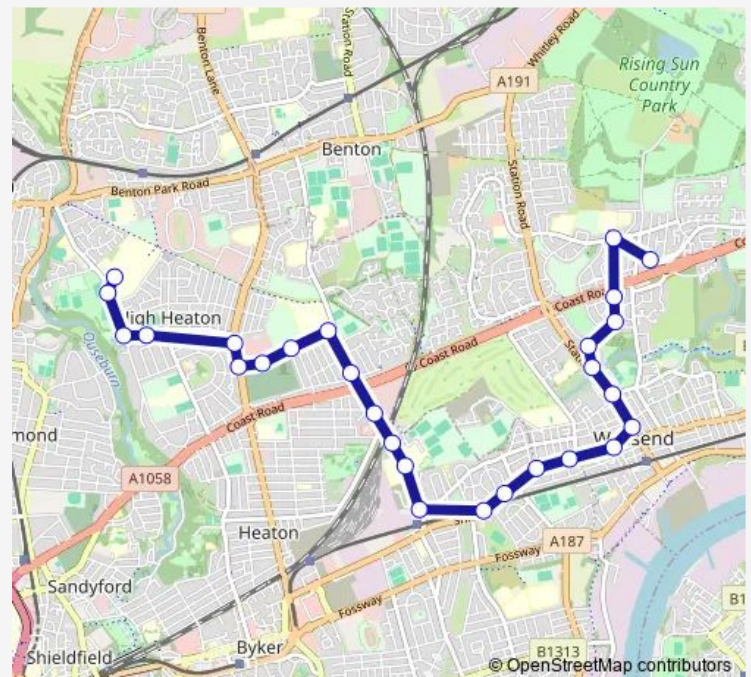

Freeman Hospital

Freeman Hospital Grounds

Route schedule

Wallsend Interchange — Freeman Hospital Grounds

Monday 07:13-07:58

Tuesday 07:13-07:58

Wednesday 07:13-07:58

Thursday 07:13-07:58

Friday 07:13-07:58

Saturday —

Sunday —

Route info

Direction: Wallsend Interchange

Stops: 20

Trip Duration: 0 hour 17 min

653 — Battle Hill - Freeman Hospital

Direction

Wallsend Interchange — Freeman Hospital

19 stops

[Open route schedule](#)

Wallsend Interchange

High Street West

High Street West-Lilac Road

Shields Road-Firtree Avenue

Route info

Direction: Wallsend Interchange

Stops: 19

Trip Duration: 0 hour 17 min

Direction

Battle Hill Drive-Birkdale Close — Freeman Hospital Grounds

27 stops

[Open route schedule](#)