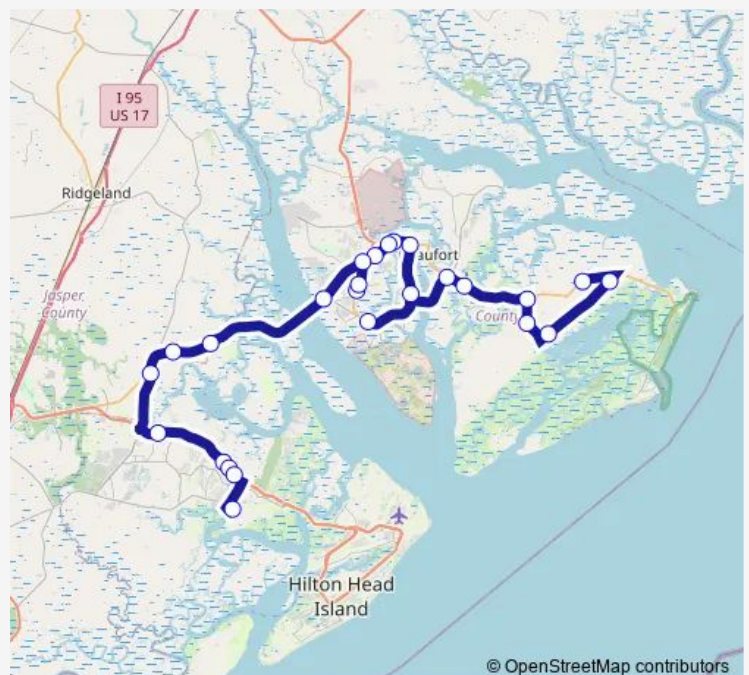

Hwy 170 Opp. Chelsea Clinic

Hwy 170 Opp. Old Field Mews

Hwy 170 at Builders First Source

Island West Toyota Eastbound

Route schedule

Hwy 21 at Bradley's Seafood Market — Palmetto Breeze Transfer Center

Monday	05:00
Tuesday	05:00
Wednesday	05:00
Thursday	05:00
Friday	05:00
Saturday	05:00
Sunday	05:00

Route info

Direction: Hwy 21 at Bradley's Seafood Market

Stops: 25

Trip Duration: 1 hour 40 min

302 — 302 Commuter St. Helena to Bluffton

Hwy 278 at Jim n Nicks

Hwy 278 at Walmart / Sam's Club

Enmarket at Kitties Crossing

Hwy 170 at Oldfield

Hwy 170 at Oldfield Mews

Hwy 170 at Chelsea Clinic

Parc at Broad River Apts

Parris Island Gtwy at Food Lion

Parris Island Gtwy at Food Truck Lot

Sonic at Walmart

Robert Smalls Pkwy at Lowes

## Route schedule

Palmetto Breeze Transfer Center — Seaside Rd at Luther Warren Dr

Monday 17:30

Tuesday 17:30

Wednesday 17:30

Thursday 17:30

Friday 17:30

Saturday 17:30