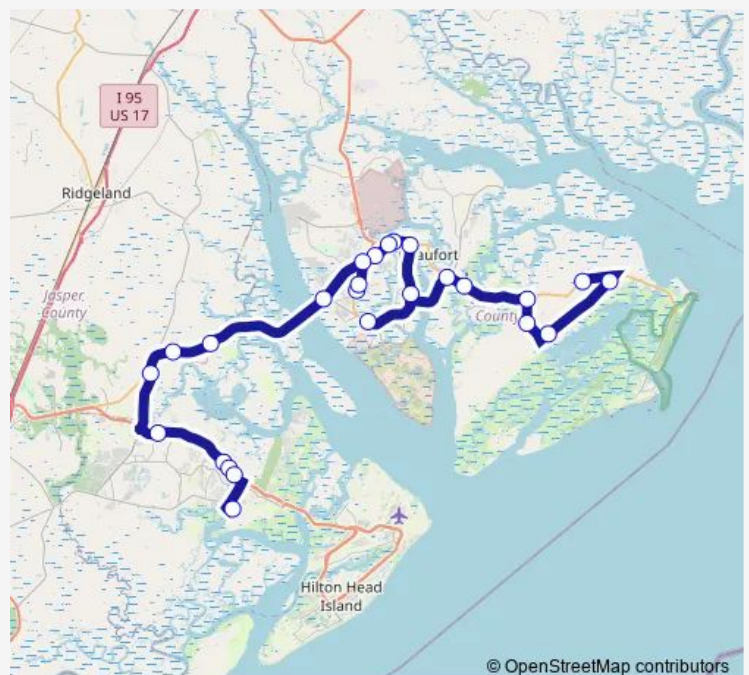

Direction

Hwy 21 at Bradley's Seafood Market — Palmetto Breeze Transfer Center

25 stops

[Open route schedule](#)

Hwy 21 at Bradley's Seafood Market

Seaside Rd at Robert and Clara Trl

Seaside Rd at Luther Warren Dr

Club Bridge Rd at MLK Dr

MLK Dr Opp. Parkers Station

Hwy 21 at Lady's Island Walmart

Lady's Island Dr at Wells Fargo

Parris Island Gtwy at Food Lion

Ribaut Rd at Circle K

Ribaut Rd at Maryland Fried Chicken

Boundary St at Shell Station

Robert Smalls Pkwy at Mcdonalds

Robert Smalls Pkwy at Longhorn

Parris Island Gtwy at Food Truck Lot

Parris Island Gtwy at Love House Ministries

Sonic at Walmart

Robert Smalls Pkwy at Broad River Blvd

Hwy 170 Opp. Chelsea Clinic

Hwy 170 Opp. Old Field Mews

Hwy 170 at Builders First Source

Island West Toyota Eastbound

Route schedule

Hwy 21 at Bradley's Seafood Market — Palmetto Breeze Transfer Center

Monday 05:00

Tuesday 05:00

Wednesday 05:00

Thursday 05:00

Friday 05:00

Saturday 05:00

Sunday 05:00

Route info

Direction: Hwy 21 at Bradley's Seafood Market

Stops: 25

Trip Duration: 1 hour 40 min

302 — 302 Commuter St. Helena to Bluffton