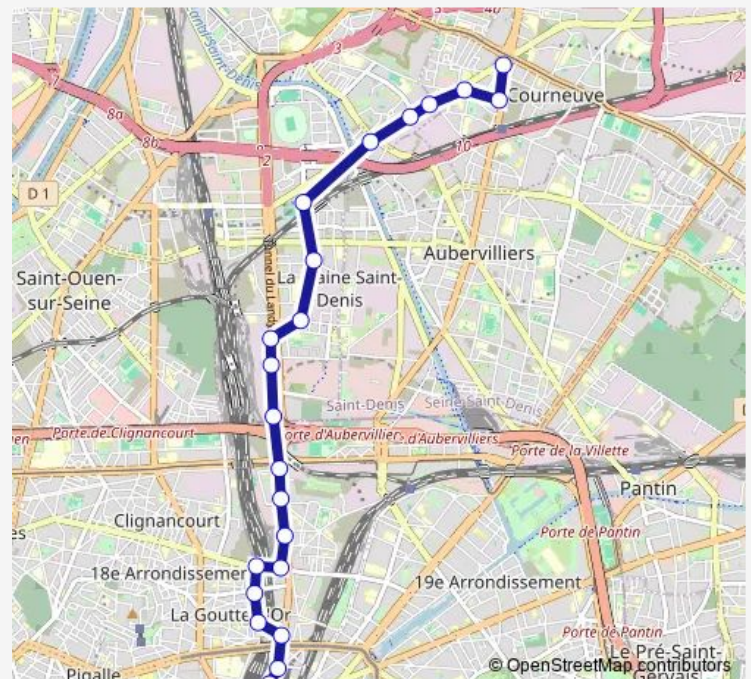

Rue de l'Union

Route schedule

Gare du Nord — Six Routes - Tramway

Monday	05:24-00:30 ⁺¹
Tuesday	05:24-00:30 ⁺¹
Wednesday	05:24-00:30 ⁺¹
Thursday	05:24-00:30 ⁺¹
Friday	05:24-00:30 ⁺¹
Saturday	05:26-00:30 ⁺¹
Sunday	—

Route info

Direction: Gare du Nord

Stops: 22

Trip Duration: 0 hour 33 min

Direction

Six Routes - Tramway — Gare du Nord

22 stops

[Open route schedule](#)

Monday	05:35-01:00 ⁺¹
Tuesday	05:35-01:00 ⁺¹
Wednesday	05:35-01:00 ⁺¹
Thursday	05:35-00:30 ⁺¹
Friday	05:35-01:00 ⁺¹
Saturday	05:35-01:00 ⁺¹
Sunday	—

Route info

Direction: Six Routes - Tramway

Stops: 22

Trip Duration: 0 hour 56 min