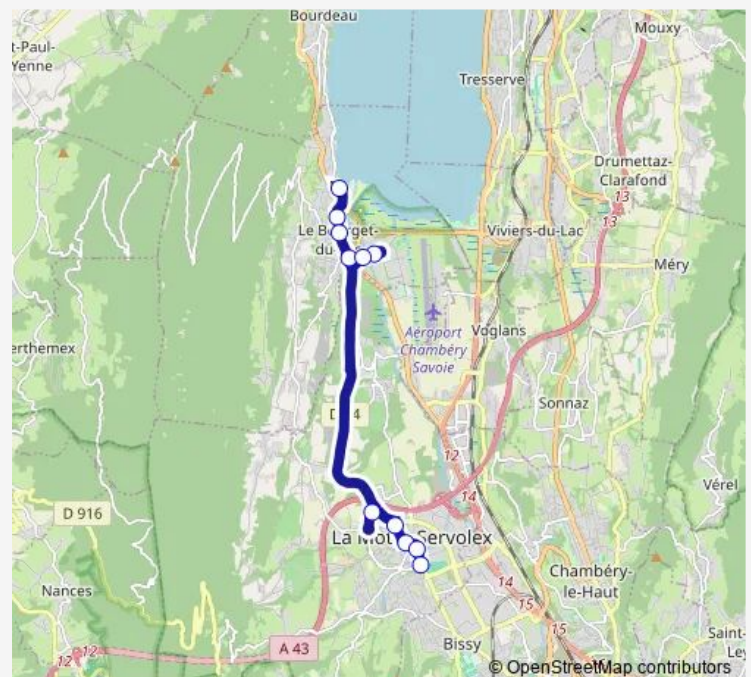

Bus 302 Plage du Bourget - Clos Fleuri

[Go to website](#)

Direction

Clos Fleuri — Plage du Bourget

11 stops

[Open route schedule](#)

Clos Fleuri

Mairie La Motte

Saturday —

Sunday —

Route info

Direction: Clos Fleuri

Stops: 11

Trip Duration: 0 hour 22 min

302 — Plage du Bourget - Clos Fleuri

Direction

Plage du Bourget — Clos Fleuri

11 stops

[Open route schedule](#)

Plage du Bourget

Bel Air

Mairie Le Bourget

Pouli

Passerelle

Monday 07:30-18:05

Tuesday 07:30-18:05

Wednesday 07:30

Thursday 07:30-18:05

Friday 07:30-18:05

Saturday —

Sunday —

Route info