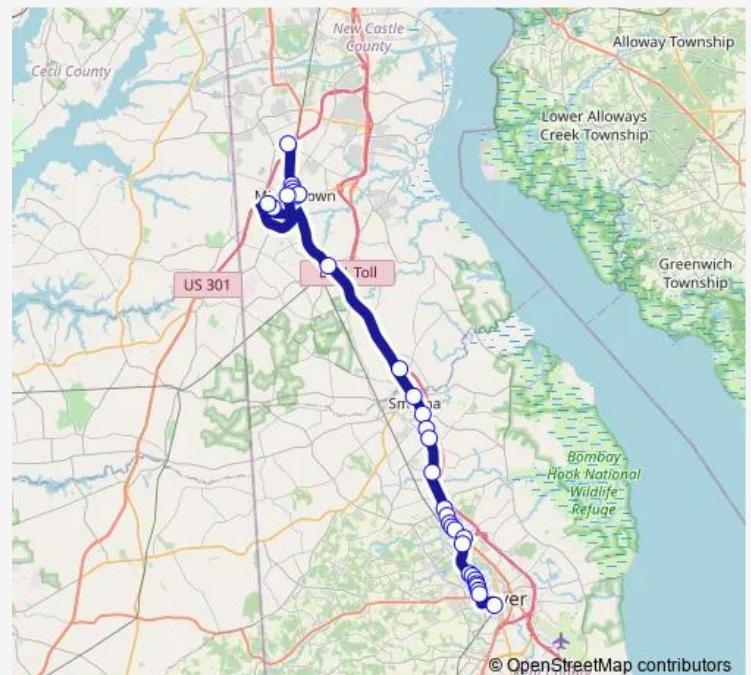

Thursday 06:55-20:20

Friday 06:55-20:20

Saturday 09:15-16:45

Sunday —

Route info

Direction: North Middletown Park & Ride

Stops: 31

Trip Duration: 1 hour 7 min

302 — Intercounty Dover / Middletown

US RT 13 & Denneys Rd

Scarborough RD P&R

Mckee ST @ College Rd

Mckee RD @ OLD Forge Dr

Mckee RD @ OP Brown St

Saulsburyrd @ Walkerrd DEL Guid Ser

Saulsbury RD @ Whatcoat Village

Saulsbury RD @ Green Meadows

Saulsbury RD @ OP Carver Rd

Dover Transit Center

Direction

Dover Transit Center — North Middletown Park & Ride

36 stops

[Open route schedule](#)

- Dover Transit Center
- Queen ST @ Queen Manor Apts
- Queen ST @ Loockerman St
- Queen ST @ Reed ST Nb
- Division ST @ Kirkwood St
- Division ST @ Booker T. Wash E.S.
- Saulsbury RD @ OP Afton Ct
- Saulsbury RD @ Carver Rd
- Saulsbury RD @ Clara ST Ext
- Saulsbury RD @ Whatcoat Apts
- Mckee RD @ Walker Rd
- Mckee RD @ Brown St
- Mckee RD @ Opoldforgerd (DOC Bldg)
- Mckee RD @ College Rd
- Scarborough RD P&R
- US Rt13 @ Denneys Rd
- US Rt13 @ Marion Dr
- US Rt13 Walmart Cheswold
- US Rt13 @ Fast Landing Rd
- US RT 13 @ Spring Meadows Dr
- US RT 13 @ BIG OAK Rd
- US RT 13 @ Lawndale Rd
- US RT 13 @ Carter Rd
- US Rt13 @ Smyrna Lepsic Rd
- US RT 13 @ OP Chestnut St

Route info

Direction: Dover Transit Center

Stops: 36

Trip Duration: 1 hour 4 min

RT 13 @ MT Vernon ST - Nb

Smyrna Rest Area @ P&R

Summit Bridge RD @ Pine Tree Rd

Amazon (PHL 7 & 9)