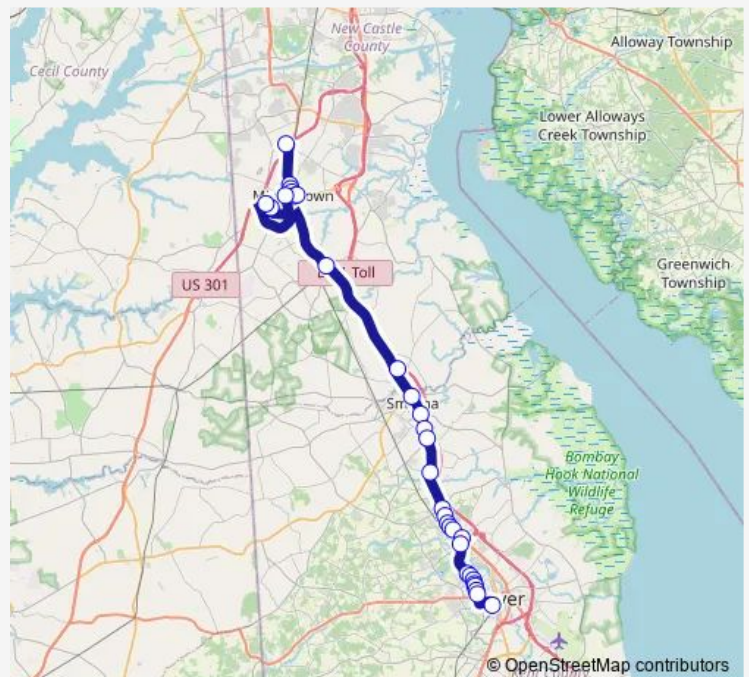

Bus 302 Intercounty Dover / Middletown

[Go to website](#)

Direction
 North Middletown Park & Ride — Dover Transit Center
 31 stops
[Open route schedule](#)

- North Middletown Park & Ride
- Broad ST @ Greenlawn Blvd
- FZ-Broad ST @ Shallcross Pl
- FZ-Broad ST @ Crawford St
- FZ-Green ST @ COX St
- Catherine ST @ Main St
- Industrial DR @ Main ST Sb
- Amazon (PHL 7 & 9)
- Middletown-Warwick RD @ Merrimac Ave
- Summit Bridge RD @ Main St
- Smyrna Rest Area @ P&R
- RT 13 @ MT Vernon ST - Sb
- US Rt13 @ Smyrna Lepsic Rd
- US Rt13 @ Carter Rd
- US RT 13 @ Hedgegrow Hollow Rd
- US RT 13 @ Hickory Ridge Rd
- US Rt13 @ Fast Landing Rd
- US Rt13 @ OP Jerome Dr
- US Rt13 @ Pinewood Acres
- US Rt13 @ Redners Market
- US Rt13 @ Marian Dr

Route schedule

North Middletown Park & Ride — Dover Transit Center

Monday	06:32-20:30
Tuesday	06:32-20:30
Wednesday	06:32-20:30
Thursday	06:32-20:30
Friday	06:32-20:30
Saturday	09:15-16:45
Sunday	—

Route info

Direction: North Middletown Park & Ride
 Stops: 31
 Trip Duration: 1 hour 22 min

302 — Intercounty Dover / Middletown

US RT 13 & Denneys Rd

Scarborough RD P&R

Mckee ST @ College Rd

Mckee RD @ OLD Forge Dr

Mckee RD @ OP Brown St

Direction: Dover Transit Center

Stops: 36

Trip Duration: 1 hour 7 min

RT 13 @ MT Vernon ST - Nb

Smyrna Rest Area @ P&R

Summit Bridge RD @ Pine Tree Rd

Amazon (PHL 7 & 9)

SR 299 @ Middletown Commons Sc